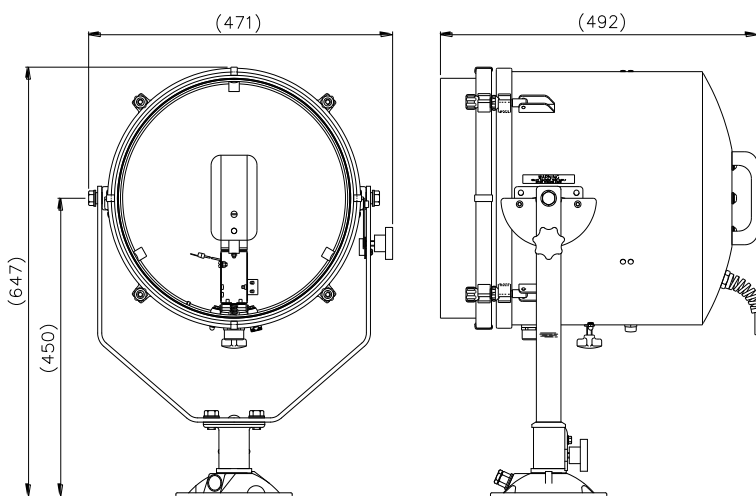

PART NUMBERS

Type	Supply	L/holder	Part Number
FR300 Deck	12/24v	GX6.35	A6056
FR300 Cabin	12/24v	GX6.35	A
FR300 Deck Ped.	12/24v	GX6.35	A
FR300 Cabin Ped.	12/24v	GX6.35	A
FR300 Deck	110/240v	GX9.5	A
FR300 Cabin	110/240v	GX9.5	A
FR300 Deck Ped.	110/240v	GX9.5	A
FR300 Cabin Ped.	110/240v	GX9.5	A

SPECIFICATION

- Bullet Proof front glass assembly
- All brass construction.
- Parabolic glass reflector.
- Stove enamel painted.
- External lamp focus adjustment.
- Light shield to prevent unwanted glare & stray light.
- Tungsten Halogen lamps.
- Enclosure protection to IP 56
- Special "B" & "C" dimensions available on request.
- Full 450° rotation.
- Vertical movement +45° to - 25°.

All dimension in Millimetres

Base fixings

Deck & Cabin. 3 holes Ø11.0 on a 154 PCD
 Deck Ped. & Cabin Ped 4 holes Ø12.5 on a 270 PCD
 Cabin & Cabin Ped. Central hole Ø40

Dimensions

A	B1	B2	C1	C2	D	E	F1	F2
150	185	180	403	1395	300	411	395	374

Weights

Deck	Cabin	Deck Pedestal	Cabin Pedestal
35.5 Kg	37.8 Kg	39.4 Kg	31.6 Kg

Performance Data * Inclusive angle

Volt's	Lamp life	Range (m)	PBCP x1000	* Div	Watts	Lamp Cap	Lamp Part Number
12v	2000 hrs	777	944	2	100	GX6.35	D9848
24v	300 hrs	844	1113	2	150	GX6.35	D14795
24v	2000 hrs	990	1532	3	250	GX6.35	D4695
24v	300 hrs	1192	2220	3	250	GX6.35	D9851
230v	750 hrs	724	820	5	650	GX9.5	D1813
115v	750 hrs	800	1000	5	1000	GX9.5	D1809
230v	750 hrs	776	940	5	1000	GX9.5	D6715