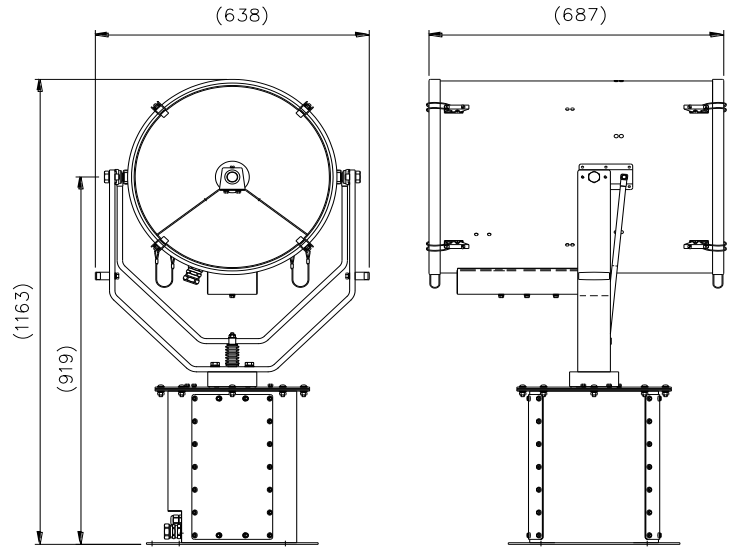

SPECIFICATION

- Immediate full lamp brilliance from switch on.
- Instant re-strike. No "cooling" down time required.
- Toughened front glass.
- Parabolic glass reflector
- Constructed from marine grade materials and fixings
- Powder coated and stove enamel paint finish.
- Remote pan rotation 385° with tilt /elevation control $\pm 40^\circ$.
- Variable speed LED joystick, with auto home position and RS485 connectivity.
- Variable Rotation Speed 1 to 20°/sec (Pan)
- Variable Elevation Speed 1 to 10°/sec (Tilt).
- Heaters fitted barrel and gearbox operational temp -50°
- Remote lamp focus, 1.5° spot to 10° flood.
- High quality PSU suitable for 50/60 Hz 1ph
- Sealing - IP66 Gearbox, IP56 Searchlight, PSU IP20
- Searchlight weight 66 kgs, Power supply weight 66kgs .

ALL DIMENSIONS IN MILLIMETRES

Base fixing details:

4 holes 12.5 $\varnothing$ equi-spaced on a 350mm PCD
Joystick panel 120 x 120mm (106 x 106mm cutout)

PSU dimensions : 483 X 380 X 305mm

Part Numbers

Type	Supply	Watts	Part No	Lamp No
LX480RC	230v	2kw	A7054	D20195
LX480RC	115v	2kw	A7053	D20195

VAC	Lamp life	Range @ 1 Lux	PBCP X 1000	Div	Watts
115/230v	3000 hrs	9506m	90,000	1.5°	2000w

Francis Searchlights Limited
Union Road, Bolton, BL2 2HJ, UK
Tel 44 (0) 1204 558960 Fax 44 (0) 1204 558979
Email sales@francis.co.uk Web site www.francis.co.uk

For more information contact: