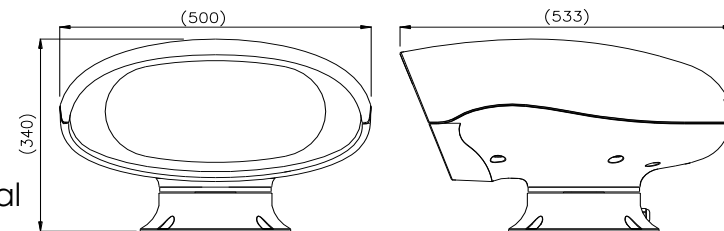

Voyager 2

4 fixing holes in base
Ø8.2 on a 220 PCD

Weight 17KG

Panel 120x120mm

Technical	Part No	PBCP	Range (M)	Lamp Life Hrs	Supply	Remote Movement
VH500 Halogen 250w	A7180	2.8 Million	1673	300	24v	350° Pan
VH500 Halogen 250w	A7181	2.8 Million	1673	300	115/230v	
VM500 Em Arc 350w	A7182	23.1 Million	4808	2000	115/230v	20° Tilt (up/down)
VX500 Xenon 150w	A7183	7.6 Million	2760	1200	115/230v	
VX500 Xenon 300w	A7184	15.4 Million	3920	600	115/230v	
VX500 Xenon 150w	A7185	7.6 Million	2760	1200	24v	
VX500 Xenon 100w	A7186	4.3 Million	2081	3000	24v	
VX500 Xenon 100w	A7187	4.3 Million	2081	3000	115/230v	