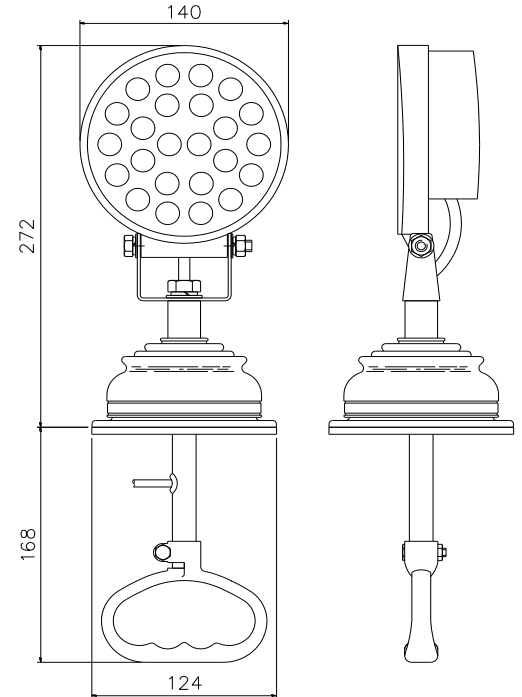

**M14 72W LED
Spotlight 12/24V.
Handle control**

APPLICATION

These quality built searchlights are suitable for vehicle & smaller craft where excellent illumination characteristics, durability and appearances are important factors. These searchlights offer excellent efficiency using Cree LED chips and have handle control so can be controlled from inside cabin or vehicle.

Powerful Cree LED chipset giving 7200 Lumens.

SPECIFICATION

The following features are incorporated in the 72w LED searchlights:

- Cree LED 72w
- Constructed from quality aluminum
- Powder coated and stove enamel paint finish
- Tilt elevation control $\pm 35^\circ$.
- Rotation 360°
- Sealing – IP67 Searchlight
- Searchlight weight 1.9Kgs
- Special Cabin dimensions available on request
- 30 degree beam spread
- 7200 lumens
- LED life 30,000 hrs

ALL DIMENSIONS IN MILLIMETRES

Base fixing details:
3 holes $\varnothing 6.4$ on a 108 P.C.D.
Under deck control clearance hole $\varnothing 45$.

Part Numbers

Type	Part No
M14 Cabin handle control	A6196
M14 Deck mount	A6197