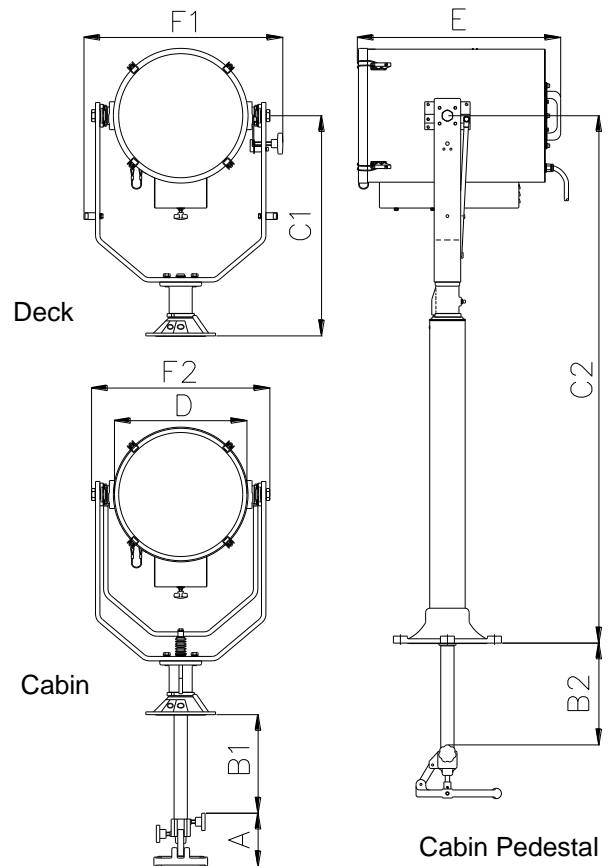

SPECIFICATION

- Instant re-strike. No "cooling" down time required.
- Toughened super clear Optiwhite front glass.
- Parabolic glass reflector
- Constructed from marine grade materials and fixings
- Powder coated and stove enamel paint finish.
- Pan rotation 450°
- Deck/Deck Ped Tilt elevation control +40°, -40°.
- Cabin/Cabin Ped Tilt elevation control +30° -40°.
- Optional Heater fitted in barrel
- Operational temp -50°
- External lamp focus, 2° spot to 18° flood.
- High quality PSU 50/60 Hz 1ph
- Sealing - IP56 Searchlight, PSU IP66
- Searchlight weight Deck 33kgs, Deck Ped 37Kg, Cabin 35Kgs, Cabin Ped 39Kgs
- PSU weight 23kgs.
- Special B1/2 & C2 dimensions available on request
- Luminous flux 110.000
- Colour Temperature 6,000K.

ALL DIMENSIONS IN MILLIMETRES

Base fixing details:

Deck & Cabin 3 holes Ø11.0 equi-spaced on a 174 PCD
Deck Ped & Cabin Ped 4 holes Ø12.5 equi-spaced on a 270 PCD,
Cabin & Cabin Ped Central Hole Ø53

PSU dimensions: 380 x 325 x 217mm

Part Numbers

Type	Part No
FH380D Deck	A2872
FH380C Cabin	A2873
FH380DP Deck Ped	A2874
FH380CP Cabin Ped	A2875
1200w G38 Lamp	D15746

Dimensions

A	B1	B2	C1	C2	D	E	F1	F2
154	283	291	633	1513	380	584	571	512