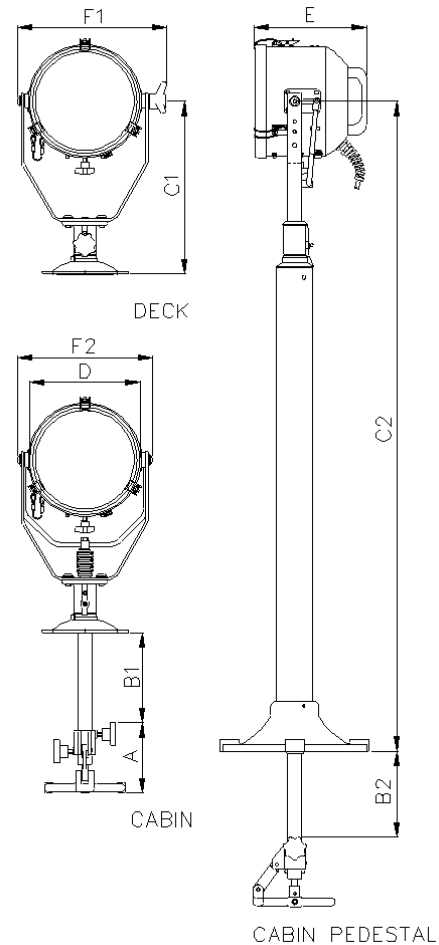

### SPECIFICATION

- Toughened super clear Optiwhite front glass.
- Parabolic glass reflector
- Constructed from marine grade materials and fixings
- Powder coated and stove enamel paint finish
- Pan rotation 450°
- Deck/Deck Ped Tilt elevation control +40° to -40°.
- Cabin/Cabin Ped Tilt elevation control +30° to -40°.
- Optional Heater fitted in barrel
- Operational temp -50°
- Tungsten halogen lamp
- Light shield to prevent unwanted glare & stray light
- External lamp focus, 2° spot to 15° flood.
- Sealing – IP66 Searchlight
- Searchlight weight Deck 9.8kgs, Deck Ped 14.9Kg, Cabin 12.20Kgs, Cabin Ped 17.10Kgs
- Special B1/2 & C2 dimensions available on request

| VAC  | Lamp life | Range @ 1 Lux | PBCP X 1000 | Div  | Watts | Lamp No |
|------|-----------|---------------|-------------|------|-------|---------|
| 12v  | 2000 hrs  | 643m          | 414         | 2°   | 100w  | D9848   |
| 24v  | 300 hrs   | 784m          | 614         | 2°   | 150w  | D14795  |
| 24v  | 2000 hrs  | 910m          | 828         | 2°   | 250w  | D4695   |
| 24v  | 300 hrs   | 1095m         | 1200        | 2°   | 250w  | D9851   |
| 120v | 75 hrs    | 912m          | 832         | 4.9° | 300w  | D16883  |
| 230v | 75 hrs    | 888m          | 790         | 4.9° | 300w  | D16841  |

### ALL DIMENSIONS IN MILLIMETRES

Base fixing details:

Deck & Cabin 3 holes Ø11.0 equi-spaced on a 154 PCD  
Deck Ped & Cabin Ped 4 holes Ø14.5 equi-spaced on a 270 PCD,

Cabin & Cabin Ped Central Hole Ø40

### Dimensions

| A   | B1  | B2  | C1  | C2   | D   | E   | F1  | F2  |
|-----|-----|-----|-----|------|-----|-----|-----|-----|
| 146 | 188 | 179 | 361 | 1355 | 230 | 235 | 311 | 281 |