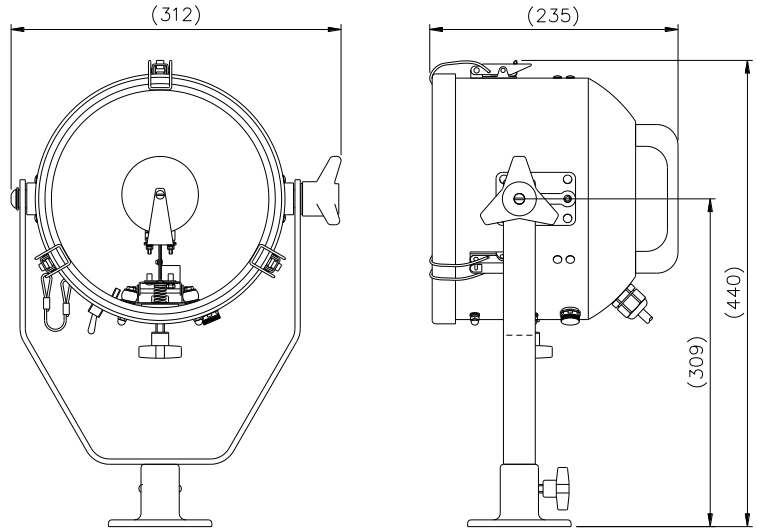

APPLICATION

Francis Searchlights are a major supplier of lighting equipment to the worlds emergency services and emergency vehicle manufacturers

The FB230 is vehicle mounted, but is fitted on a detachable base. When used in conjunction with the optional tripod and cable reel this allows the searchlight to be operated at up to 90 meters away from the vehicle.

Further options are “clip on” colour filters and a heavy duty flasher / interrupter unit, which, when operated allows the searchlight to be used as a long distance warning device.

SPECIFICATION

- Toughened super clear Optiwhite front glass.
- Parabolic glass reflector
- Constructed from marine grade materials and fixings
- Powder coated and stove enamel paint finish, optional chrome.
- Pan rotation 450°
- Integral on / off switch.
- Deck Tilt elevation control +90° to -40°.
- Optional Heater fitted in barrel
- Tungsten halogen lamp
- Light shield to prevent unwanted glare & stray light
- External lamp focus, 2° spot to 5° flood.
- Sealing – IP56 Searchlight
- Searchlight weight 5kgs.

| VAC | Lamp life | Range @ 1 Lux | PBCP X 1000 | Div | Watts | Lamp No |
|------|-----------|---------------|-------------|------|-------|---------|
| 12v | 2000 hrs | 643m | 414 | 2° | 100w | D9848 |
| 24v | 300 hrs | 784m | 614 | 2° | 150w | D14795 |
| 24v | 300 hrs | 1095m | 1200 | 2° | 250w | D9851 |
| 120v | 75 hrs | 912m | 832 | 4.9° | 300w | D16883 |
| 230v | 75 hrs | 888m | 790 | 4.9° | 300w | D16841 |

ALL DIMENSIONS IN MILLIMETRES

Base fixing details:
Deck 3 holes Ø8 equi-spaced on a 81.0 PCD

Part Numbers

| Type | Finish | Supply | Part No |
|-------|--------|----------|---------|
| FB230 | Chrome | 12/24v | B7162 |
| FB230 | Black | 12/24v | B7168 |
| FB230 | Chrome | 115/230v | B7181 |
| FB230 | Black | 115/223v | B7174 |