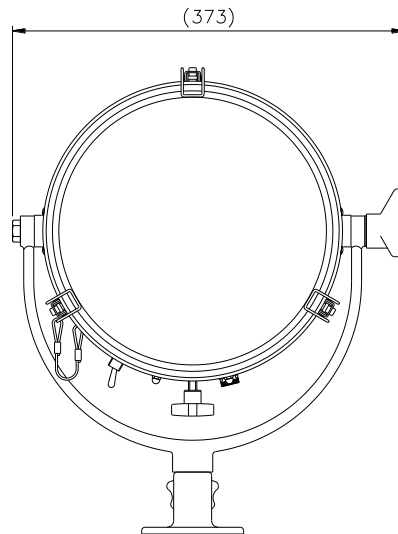

**FB280 Issue 6
Halogen, Deck
Control Emergency**

APPLICATION

Francis Searchlights are a major supplier of lighting equipment to the worlds emergency services and emergency vehicle manufacturers

The FB280 is vehicle mounted, but is fitted on a detachable base. When used in conjunction with the optional tripod and cable reel this allows the searchlight to be operated at up to 90 meters away from the vehicle.

Further options are "clip on" colour filters and a heavy duty flasher / interrupter unit, which, when operated allows the searchlight to be used as a long distance warning device.

SPECIFICATION

- Toughened super clear Optiwhite front glass.
- Parabolic glass reflector
- Constructed from marine grade materials and fixings
- Powder coated and stove enamel paint finish, optional chrome.
- Pan rotation 450°
- Integral on / off switch.
- Deck Tilt elevation control +90° to -40°.
- Optional Heater fitted in barrel
- Tungsten halogen lamp
- Light shield to prevent unwanted glare & stray light
- External lamp focus, 2° spot to 5° flood.
- Sealing – IP56 Searchlight
- Searchlight weight 7.4kgs.

VAC	Lamp life	Range @ 1 Lux	PBCP X 1000	Div	Watts	Lamp No
12v	2000 hrs	933m	871	3°	100w	D9848
24v	300 hrs	960m	921	3°	150w	D14795
24v	2000 hrs	1114m	1242	3°	250w	D4695
24v	300 hrs	1342m	1800	3°	250w	D9851
120v	75 hrs	1150m	1323	4.7°	300w	D16883
230v	75 hrs	1118m	1250	4.7°	300w	D16841

ALL DIMENSIONS IN MILLIMETRES

Base fixing details:
Deck 3 holes Ø8 equi-spaced on a 81.0 PCD

Part Numbers

Type	Finish	Supply	Part No
FB280	Chrome	12/24v	B7163
FB280	Black	12/24v	B7169
FB280	Chrome	115/230v	B7186
FB280	Black	115/223v	B7179