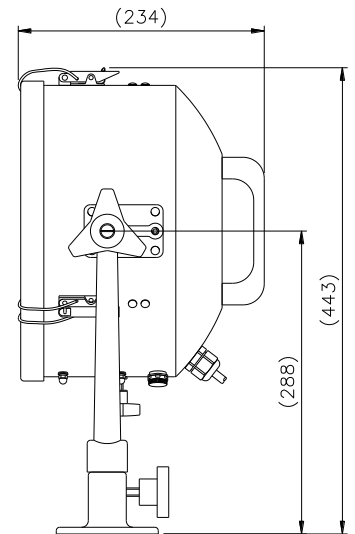

**FB280 Issue 6
Halogen, Deck
Control Emergency**

APPLICATION

Francis Searchlights are a major supplier of lighting equipment to the worlds emergency services and emergency vehicle manufacturers

The FB280 is vehicle mounted, but is fitted on a detachable base. When used in conjunction with the optional tripod and cable reel this allows the searchlight to be operated at up to 90 meters away from the vehicle.

Further options are "clip on" colour filters and a heavy duty flasher / interrupter unit, which, when operated allows the searchlight to be used as a long distance warning device.

SPECIFICATION

- Toughened super clear Optiwhite front glass.
- Parabolic glass reflector
- Constructed from marine grade materials and fixings
- Powder coated and stove enamel paint finish, optional chrome.
- Pan rotation 450°
- Integral on / off switch.
- Deck Tilt elevation control +90° to -40°.
- Optional Heater fitted in barrel
- Tungsten halogen lamp
- Light shield to prevent unwanted glare & stray light
- External lamp focus, 2° spot to 5° flood.
- Sealing – IP56 Searchlight
- Searchlight weight 7.4kgs.

VAC	Lamp life	Range @ 1 Lux	PBCP X 1000	Div	Watts	Lamp No
12v	2000 hrs	933m	871	3°	100w	D9848
24v	300 hrs	960m	921	3°	150w	D14795
24v	2000 hrs	1114m	1242	3°	250w	D4695
24v	300 hrs	1342m	1800	3°	250w	D9851
120v	75 hrs	1150m	1323	4.7°	300w	D16883
230v	75 hrs	1118m	1250	4.7°	300w	D16841

ALL DIMENSIONS IN MILLIMETRES

Base fixing details:
Deck 3 holes Ø8 equi-spaced on a 81.0 PCD

Part Numbers

Type	Finish	Supply	Part No
FB280	Chrome	12/24v	B7163
FB280	Black	12/24v	B7169
FB280	Chrome	115/230v	B7186
FB280	Black	115/223v	B7179