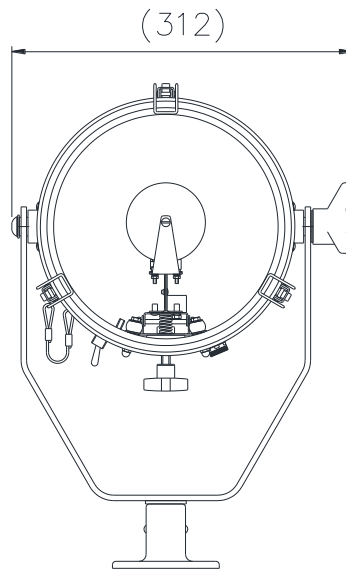

**FB280 Issue 6
Halogen, Deck
Control Emergency**

APPLICATION

Francis Searchlights are a major supplier of lighting equipment to the worlds emergency services and emergency vehicle manufacturers

The FB280 is vehicle mounted, but is fitted on a detachable base. When used in conjunction with the optional tripod and cable reel this allows the searchlight to be operated at up to 90 meters away from the vehicle.

Further options are "clip on" colour filters and a heavy duty flasher / interrupter unit, which, when operated allows the searchlight to be used as a long distance warning device.

SPECIFICATION

- Toughened super clear Optiwhite front glass.
- Parabolic glass reflector
- Constructed from marine grade materials and fixings
- Powder coated and stove enamel paint finish, optional chrome.
- Pan rotation 450°
- Integral on / off switch.
- Deck Tilt elevation control +90° to -40°.
- Optional Heater fitted in barrel
- Tungsten halogen lamp
- Light shield to prevent unwanted glare & stray light
- External lamp focus, 2° spot to 5° flood.
- Sealing – IP56 Searchlight
- Searchlight weight 7.4kgs.

VAC	Lamp life	Range @ 1 Lux	PBCP X 1000	Div	Watts	Lamp No
12v	2000 hrs	933m	871	3°	100w	D9848
24v	300 hrs	960m	921	3°	150w	D14795
24v	300 hrs	1342m	1800	3°	250w	D9851
120v	75 hrs	1150m	1323	4.7°	300w	D16883
230v	75 hrs	1118m	1250	4.7°	300w	D16841

ALL DIMENSIONS IN MILLIMETRES

Base fixing details:
Deck 3 holes Ø8 equi-spaced on a 81.0 PCD

Part Numbers

Type	Finish	Supply	Part No
FB280	Chrome	12/24v	B7163
FB280	Black	12/24v	B7169
FB280	Chrome	115/230v	B7186
FB280	Black	115/223v	B7179