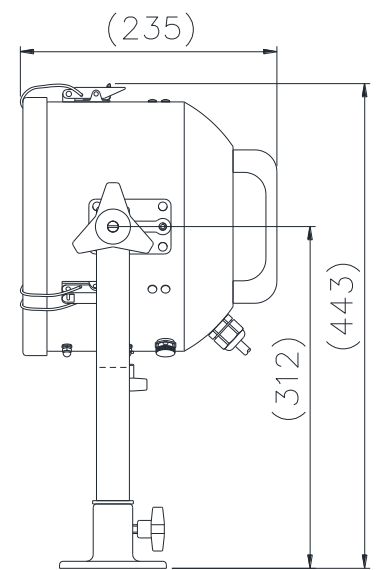

**FB280 Issue 6
Halogen, Deck
Control Emergency**

APPLICATION

Francis Searchlights are a major supplier of lighting equipment to the worlds emergency services and emergency vehicle manufacturers

The FB280 is vehicle mounted, but is fitted on a detachable base. When used in conjunction with the optional tripod and cable reel this allows the searchlight to be operated at up to 90 meters away from the vehicle.

Further options are "clip on" colour filters and a heavy duty flasher / interrupter unit, which, when operated allows the searchlight to be used as a long distance warning device.

SPECIFICATION

- Toughened super clear Optiwhite front glass.
- Parabolic glass reflector
- Constructed from marine grade materials and fixings
- Powder coated and stove enamel paint finish, optional chrome.
- Pan rotation 450°
- Integral on / off switch.
- Deck Tilt elevation control +90° to -40°.
- Optional Heater fitted in barrel
- Tungsten halogen lamp
- Light shield to prevent unwanted glare & stray light
- External lamp focus, 2° spot to 5° flood.
- Sealing – IP56 Searchlight
- Searchlight weight 7.4kgs.

VAC	Lamp life	Range @ 1 Lux	PBCP X 1000	Div	Watts	Lamp No
12v	2000 hrs	933m	871	3°	100w	D9848
24v	300 hrs	960m	921	3°	150w	D14795
24v	300 hrs	1342m	1800	3°	250w	D9851
120v	75 hrs	1150m	1323	4.7°	300w	D16883
230v	75 hrs	1118m	1250	4.7°	300w	D16841

ALL DIMENSIONS IN MILLIMETRES

Base fixing details:
Deck 3 holes Ø8 equi-spaced on a 81.0 PCD

Part Numbers

Type	Finish	Supply	Part No
FB280	Chrome	12/24v	B7163
FB280	Black	12/24v	B7169
FB280	Chrome	115/230v	B7186
FB280	Black	115/223v	B7179