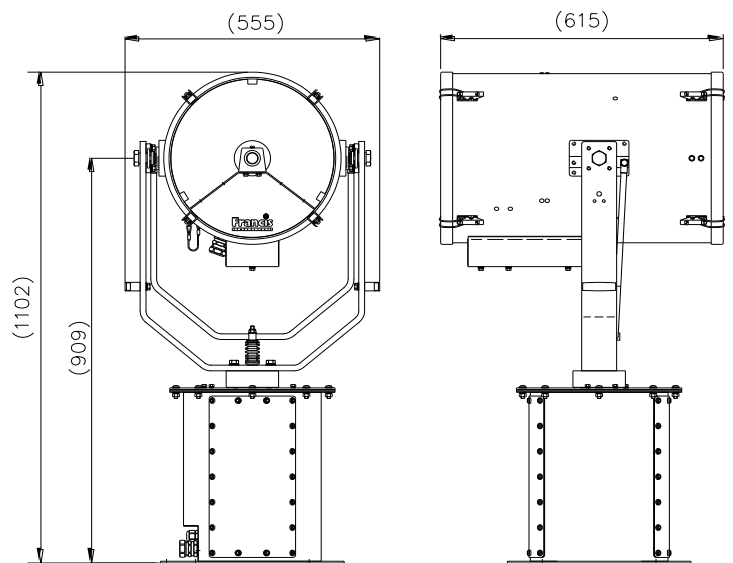

### ALL DIMENSIONS IN MILLIMETRES

Base fixing details:

4 holes 12.5 Ø equi-spaced on a 350mm PCD  
Joystick panel 120 x 120mm (106 x 106mm cutout)

PSU dimensions : 430 X 330 X 217mm

Part Numbers

Type	Supply	Watts	Part No	Lamp No
FX380RC	230v	1kw	A7066	D22843
FX380RC	115v	1kw	A7065	D22843