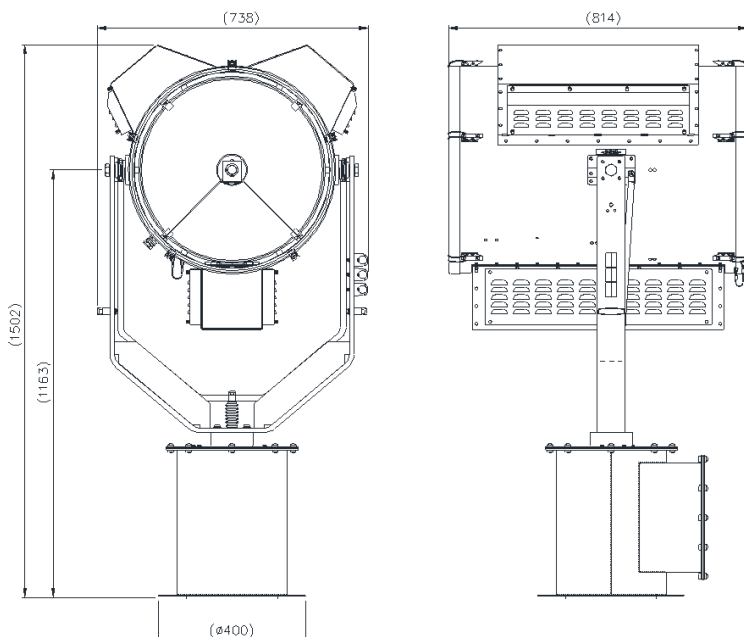

Specification	
Input voltage:	440 VAC 3 Ph 50/60Hz
Input current:	20A Max
Total power consumption:	9000w Max
H,W,D:	1502 x 738 x 814mm
Weight:	93Kgs Searchlight; 30Kgs PSU
Xenon power:	5Kw
Range @ 1 Lux:	20,420m
Divergence:	1.5° - 10°
Lamp life (approx.)	1200h
Colour temperature:	6000K
Luminous flux:	220,000 lm
PBCP:	417,000 Mil
Pan rotation:	385°
Tilt elevation:	±30°
Pan speed:	1 to 43°/sec
Tilt Speed:	1 to 14°/sec
IP rating:	Searchlight IP56, PSU IP20
Operating temperature:	-20°C to +50°C (Optional -50°)
Base Fixings:	4 holes 12.5 Ø on a 350mm PCD
Joystick Control Panel	120x120mm (106 x 106mm cutout)
Part Numbers:	
A7290 FX560RC 240v 5Kw Remote Control Searchlight	
D27880 5Kw Xenon Lamp	