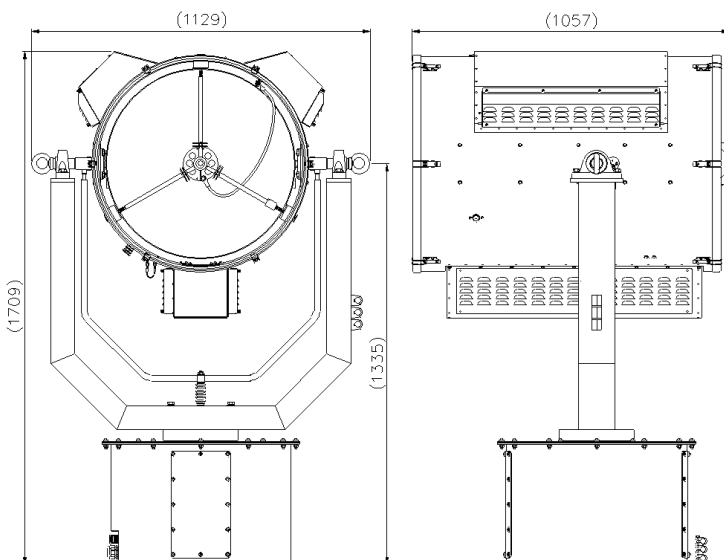

Specification	
Input voltage:	380-440 VAC 3 Ph & 230v Single
Input current:	20A Max
Total power consumption:	9000w Max
H,W,D:	1709 x 1129 x 1057mm
Weight:	180Kgs Searchlight; 32Kgs PSU
Xenon power:	7Kw
Range @ 1 Lux:	21,268m
Divergence:	1.5° - 10°
Lamp life (approx.)	650h
Colour temperature:	6200K
Luminous flux:	310,000 lm
PBCP:	638,451 Mil
Pan rotation:	385°
Tilt elevation:	±30°
Pan speed:	1 to 35°/sec
Tilt Speed:	1 to 8°/sec
IP rating:	Searchlight IP56, PSU IP20
Operating temperature:	-20°C to +50°C (Optional -50°)
Base Fixings:	4 holes 12.5 Ø on a 350mm PCD
Joystick Control Panel	120x120mm (106 x 106mm cutout)
Part Numbers:	
A7288	FX710RC 440v 7Kw Remote Control Searchlight
D12963	7Kw Xenon Lamp