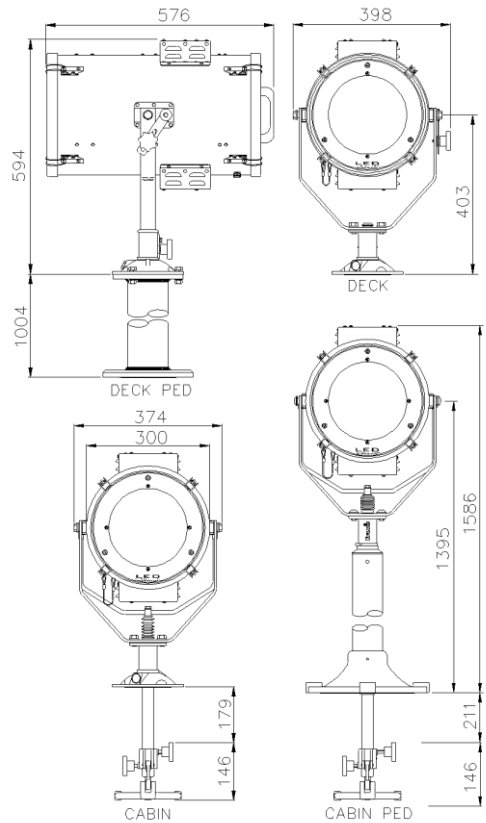

The 234w LED gives illumination characteristics in excess of a 300w Xenon lamp / 3kw Halogen.

SPECIFICATION

- Toughened front glass.
- 20,000 lamp life hours
- Precision made glass lenses.
- Constructed from marine grade materials and fixings.
- Powder coated and stove enamel paint finish
- Pan rotation 450°.
- Deck/Deck Ped Tilt elevation control +40° to -40°.
- Cabin/Cabin Ped Tilt elevation control +30° to -25°
- Operational temp -50°- +60°.
- Up to 22,800 Lumen.
- Colour Temp options 6000k
- Sealing – IP56 Searchlight, PSU IP66.
- Searchlight weight Deck 7kgs, Deck Ped 21kg,
- Cabin 20kg, Cabin Ped 24kg. PSU weight 4kgs.
- Range of 1876m
- Remote Focus fitted as standard.
- Special Cabin & Pedestal dimensions available on request.

ALL DIMENSIONS IN MILLIMETRES

Base fixing details:

Deck & Cabin 3 holes Ø11.0 equi-spaced on a 154 PCD
Deck Ped & Cabin Ped 4 holes Ø12.5 equi-spaced on a 190 PCD,

Cabin & Cabin Ped Central Hole Ø75

PSU dimensions: 299 x 302 x 133mm