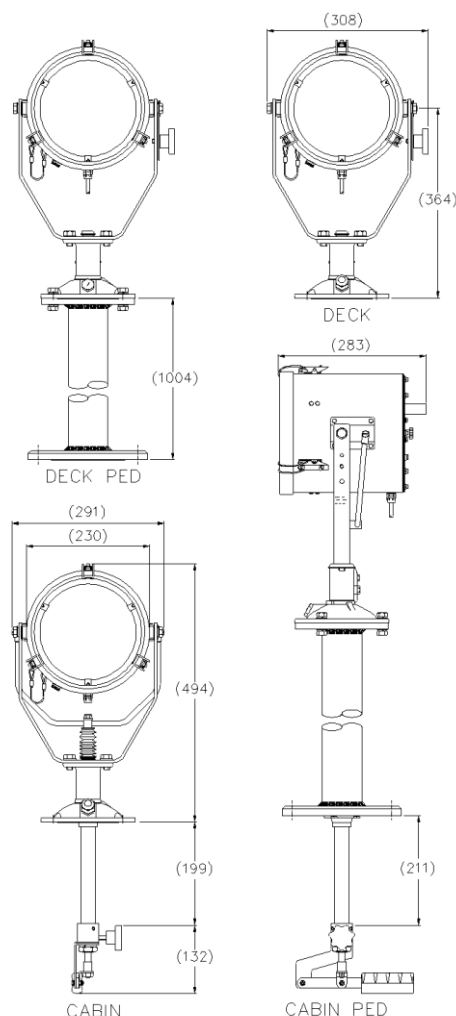

SPECIFICATION

- Toughened super clear Optiwhite front glass.
- Instant re-strike. No "cooling" down time required.
- Parabolic super pure aluminum reflector.
- Constructed from marine grade materials and fixings.
- Powder coated and stove enamel paint finish.
- Pan rotation 450°.
- Deck/Deck Ped Tilt elevation control +40° to -40°.
- Cabin/Cabin Ped Tilt elevation control +30° to -25°.
- Heater fitted in barrel.
- Operational temp -50°.
- Spill rings to prevent unwanted glare & stray light.
- 100w HID Xenon lamp supplied and fitted at no extra cost.
- External lamp focus, 5° spot to 29° flood.
- Sealing – IP67 Searchlight.
- Modular design allowing customer to modify configuration.
- Searchlight weight Deck 10kgs, Pedestal 4.6Kgs, Cabin Control assy 2Kgs, Cabin Pedestal assy 3Kgs 220v Transformer 4Kgs.
- Special B1/2 & C2 dimensions available on request.
- Optional infra red filter
- Peak Beam Candle Power 3.1 million
- Range 1480m @ 1 Lux 18,000 Lumens

ALL DIMENSIONS IN MILLIMETRES

Base fixing details:
Deck & Cabin 3 holes Ø11.0 equi-spaced on a 154 PCD
Deck Ped & Cabin Ped 4 holes Ø12.5 equi-spaced on a 190 PCD,
Cabin & Cabin Ped Central Hole Ø75

Part Numbers

Type	Supply	Part No
LX230D Deck	12/24	A6083
LX230D Deck	230v	A6104
Cabin Control Assy		C21168-01
Pedestal Deck		C20719-79
Cabin Pedestal Assy		C21169-01

Dimensions

A	B1	B2	C1	C2	D	E	F1	F2
130	199	211	494	1004	230	387	308	286