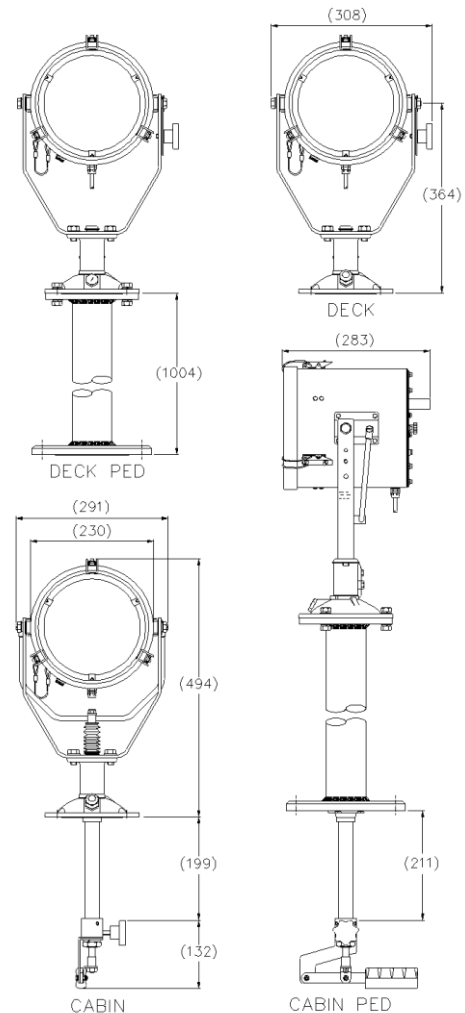

SPECIFICATION

- Toughened super clear Optiwhite front glass.
- Instant re-strike. No "cooling" down time required.
- Parabolic super pure aluminum reflector.
- Constructed from marine grade materials and fixings.
- Powder coated and stove enamel paint finish.
- Pan rotation 450°.
- Deck/Deck Ped Tilt elevation control +40° to -40°.
- Cabin/Cabin Ped Tilt elevation control +30° to -25°.
- Heater fitted in barrel.
- Operational temp -50°.
- Spill rings to prevent unwanted glare & stray light.
- 100w HID Xenon lamp supplied and fitted at no extra cost.
- External lamp focus, 5° spot to 29° flood.
- Sealing – IP67 Searchlight.
- Modular design allowing customer to modify configuration.
- Searchlight weight Deck 10kgs, Pedestal 4.6Kgs, Cabin Control assy 2Kgs, Cabin Pedestal assy 3Kgs 220v Transformer 4Kgs.
- Special B1/2 & C2 dimensions available on request.
- Optional infa red filter
- Peak Beam Candle Power 3.1 million
- Range 1761m @ 1 Lux 18,000 Lumens

ALL DIMENSIONS IN MILLIMETRES

Base fixing details:

Deck & Cabin 3 holes Ø11.0 equi-spaced on a 154 PCD
Deck Ped & Cabin Ped 4 holes Ø12.5 equi-spaced on a 190 PCD,

Cabin & Cabin Ped Central Hole Ø75

Part Numbers

Type	Supply	Part No
LX230D Deck	12/24	A6083
LX230D Deck	230v	A6104
Cabin Control Assy		C21168-01
Pedestal Deck		C20719-79
Cabin Pedestal Assy		C21169-01

Dimensions

A	B1	B2	C1	C2	D	E	F1	F2
130	199	211	494	1004	230	387	308	286