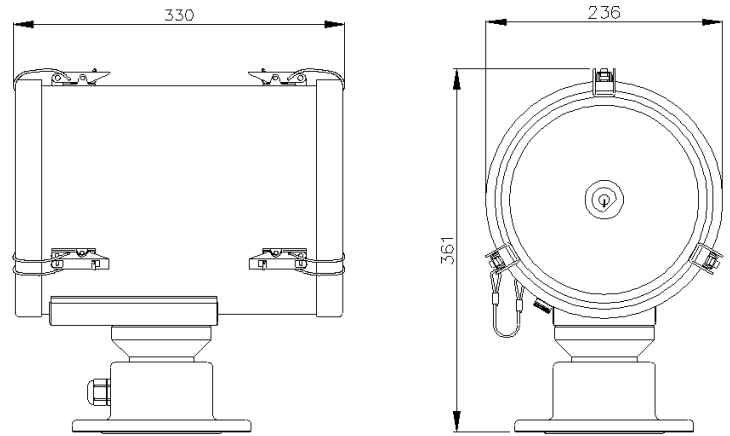

SPECIFICATION

- Instant re-strike. No "cooling" down time required.
- Toughened super clear Optiwhite front glass.
- Parabolic super pure Aluminium reflector.
- Constructed from marine grade materials and fixings.
- Powder coated and stove enamel paint finish.
- Pan rotation 365°
- Tilt elevation control $\pm 20^\circ$.
- Pan Rotation Speed $24v=1$ to $2^\circ/sec$, $12v=1$ to $1^\circ/sec$.
- Tilt elevation $4^\circ/sec$.
- Heater fitted in barrel.
- Economical 3000 hour lamp life.
- Operational temp -50°
- Remote Focus fitted as standard.
- Sealing - IP66 Searchlight.
- Searchlight weight 10kgs,
- Integral Xenon PSU and lamp fitted as standard
- Optional infra red filter
- Peak Beam Candle Power 3.1 million
- Range 1761m @ 1 Lux

ALL DIMENSIONS IN MILLIMETRES

Base fixing details:

3 holes 11 \varnothing equi-spaced on a 154mm PCD

Part Numbers

Type	Supply	Watts	Part No
LX230RC RF	24v	100w	A7205
LX230RC RF	220v	100w	A7206
LX230RC RF	115v	100w	A7207
100w Xenon Lamp			D25858