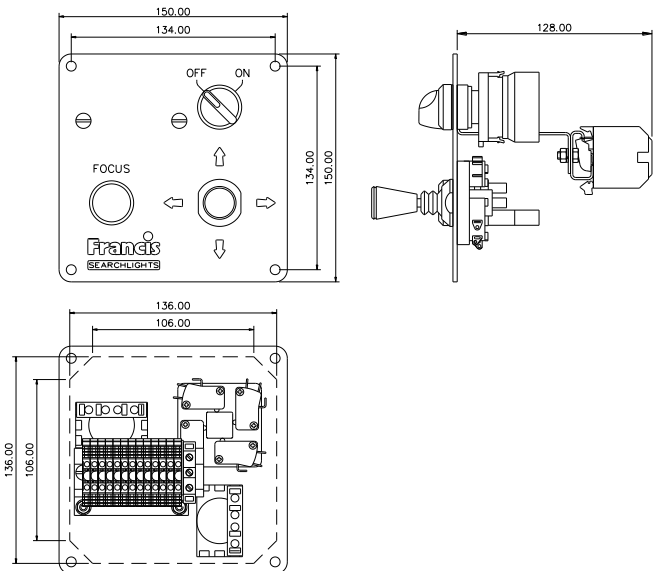

**LX230RC Issue 1
Xenon 100w
Remote Control**

APPLICATION

THE FRANCIS LX230 Remote Control searchlight is part of the high power Xenon range. Having been designed with the precise aim of bringing a low profile, high performing and cost effective solution to the market.

Within the Francis LX range of marine searchlights, the LX230, utilizes a 100w xenon lamp, and has been designed to give maximum beam range and candlepower, giving the ability to identify objects and potential dangers from a far greater distance. As an optional extra option, this unit is also available with infra-red night vision ensuring total covert surveillance.

SPECIFICATION

- Instant re-strike. No "cooling" down time required.
- Toughened super clear Optiwhite front glass.
- Parabolic super pure Aluminium reflector.
- Constructed from marine grade materials and fixings.
- Powder coated and stove enamel paint finish.
- Pan rotation 365°
- Tilt elevation control $\pm 20^\circ$.
- Pan Rotation Speed $24v=1$ to $2^\circ/sec$, $12v=1$ to $1^\circ/sec$.
- Tilt elevation $4^\circ/sec$.
- Heater fitted in barrel.
- Economical 3000 hour lamp life.
- Operational temp -50°
- Remote Focus fitted as standard.
- Sealing - IP66 Searchlight.
- Searchlight weight 10kgs,
- Integral Xenon PSU and lamp fitted as standard
- Optional infra red filter
- Peak Beam Candle Power 3.1 million
- Range 1761m @ 1 Lux

ALL DIMENSIONS IN MILLIMETRES

Base fixing details:

3 holes 11 \varnothing equi-spaced on a 154mm PCD

Part Numbers

Type	Supply	Watts	Part No
LX230RC RF	24v	100w	A7205
LX230RC RF	220v	100w	A7206
LX230RC RF	115v	100w	A7207
100w Xenon Lamp			D25858