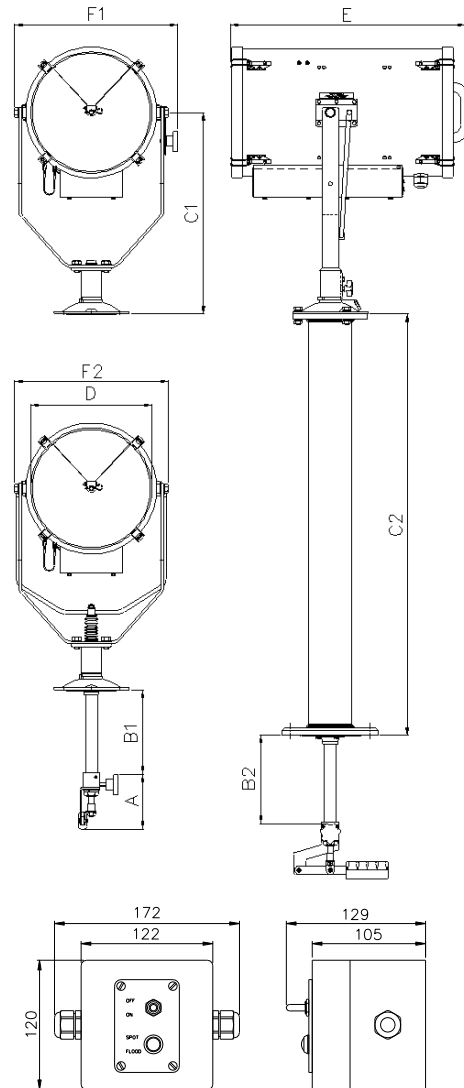

The Francis Xenon searchlight is strong and very well manufactured, and hence is used extensively in security applications, including border control, prisons & watch towers.

SPECIFICATION

- Immediate full lamp brilliance from switch on.
- Toughened super clear Optiwhite front glass.
- Parabolic glass reflector
- Constructed from marine grade materials and fixings
- Powder coated and stove enamel paint finish.
- Pan rotation 450°
- Deck/Deck Ped Tilt elevation control +40° to -35°.
- Cabin/Cabin Ped Tilt elevation control +20° to -25°
- Heater fitted in barrel
- Operational temp -50°
- High power xenon lamp with 800 hrs lamp life
- External lamp focus, 1.5° spot to 10° flood.
- Remote Focus fitted as standard.
- Sealing – IP56 Searchlight, PSU IP56, Control Box IP64
- Searchlight weight Deck 17kgs, Deck Pedestal 25kgs, Cabin 19Kgs, Cabin Pedestal 28Kgs. PSU 4.5kgs, C/Box 0.5kgs
- Special B & C dimensions available on request.
- High quality Electronic PSU suitable for 50/60 Hz 1ph
- Light On/Off & Focus Control Box supplied

ALL DIMENSIONS IN MILLIMETRES

Base fixing details:

Deck & Cabin 3 holes Ø11.0 equi-spaced on a 154 PCD
Deck Ped & Cabin Ped 4 holes Ø12.5 equi-spaced on a 190 PCD,

Cabin & Cabin Ped Central Hole Ø75

PSU Dimensions: 405 x 330 x 217mm 110/230v

Dimensions

A	B1	B2	C1	C2	D	E	F1	F2
131	201	211	480	1004	300	559	389	366

Part Numbers

Type	Supply	Watts	Part No
LX300D Deck	230v	300w	A2491
LX300D Deck	115v	300w	A6080
Cabin Control Assy			C28080-01
Cabin Pedestal Control Assy			C28081-01
Pedestal Assy			C20719-79
300w Xenon Lamp			D21908