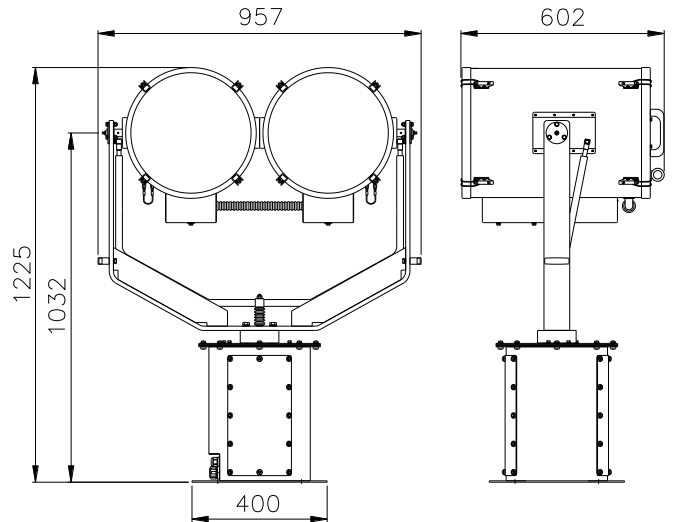

The FH380RC has two light sources within the twin headed design, one white light and the other UV light, therefore able to identify oil spill hazards.

The quality and design of structure has been carefully developed to withstand the extraordinary conditions while in use in the harshest of environment, such as Coast Guard patrol. The heavy duty variable speed gearbox is strong, powerful and able to operate in the rough seas and high strength winds as found in coastal areas throughout the world.

### SPECIFICATION

- Instant re-strike. No "cooling" down time required.
- Toughened super clear Optiwhite front glass.
- Parabolic glass reflector.
- Constructed from marine grade materials and fixings.
- Powder coated and stove enamel paint finish.
- Pan rotation 385°.
- Tilt elevation control +20°, -35°.
- Variable Rotation Speed 1 to 20°/sec (Pan).
- Variable Elevation Speed 1 to 10°/sec (Tilt).
- Heater fitted in gearbox & barrel standard.
- Operational temp -50°.
- Remote lamp focus, 2° spot to 10° flood.
- High quality PSU 50/60 Hz 1ph.
- Sealing - IP66 Gearbox, IP56 Searchlight, PSU IP66.
- Searchlight weight 85kgs.
- Control gear weight 23kgs. each.

### ALL DIMENSIONS IN MILLIMETRES

Base fixing details:

4 holes 12.5 Ø equi-spaced on a 350mm PCD  
Joystick panel 205 x 150mm

PSU dimensions: 380 x 325 x 217mm each

### Part Numbers

Type	Supply	Watts	Part No
FH380RC	230v	1200w	A6076
1200w G38 Lamp			D15746
Optional Additional UV glass Assembly			

VAC	Lamp life	Range @ 1 Lux	PBCP X 1000	Div	Watts
230v	1000 hrs	5805m	33,700	2°	1200w