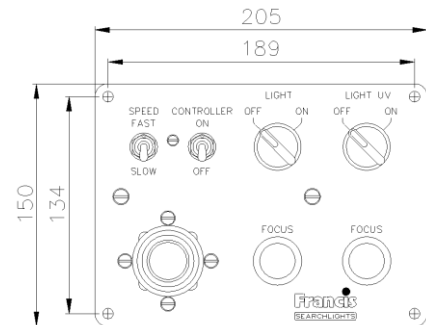

The FH380RC has two light sources within the twin headed design, one white light and the other UV light, therefore able to identify oil spill hazards.

The quality and design of structure has been carefully developed to withstand the extraordinary conditions while in use in the harshest of environment, such as Coast Guard patrol. The heavy duty variable speed gearbox is strong, powerful and able to operate in the rough seas and high strength winds as found in coastal areas throughout the world.

### SPECIFICATION

- Instant re-strike. No "cooling" down time required.
- Toughened super clear Optiwhite front glass.
- Parabolic glass reflector.
- Constructed from marine grade materials and fixings.
- Powder coated and stove enamel paint finish.
- Pan rotation 385°.
- Tilt elevation control +20°, -35°.
- Variable Rotation Speed 1 to 20°/sec (Pan).
- Variable Elevation Speed 1 to 10°/sec (Tilt).
- Heater fitted in gearbox & barrel standard.
- Operational temp -50°.
- Remote lamp focus, 2° spot to 10° flood.
- High quality PSU 50/60 Hz 1ph.
- Sealing - IP66 Gearbox, IP56 Searchlight, PSU IP66.
- Searchlight weight 85kgs.
- Control gear weight 23kgs. each.

### ALL DIMENSIONS IN MILLIMETRES

Base fixing details:

4 holes 12.5 Ø equi-spaced on a 350mm PCD  
Joystick panel 205 x 150mm

PSU dimensions: 380 x 325 x 217mm each

### Part Numbers

Type	Supply	Watts	Part No
FH380RC	230v	1200w	A6076
1200w G38 Lamp			D15746
Optional Additional UV glass Assembly			

VAC	Lamp life	Range @ 1 Lux	PBCP X 1000	Div	Watts
230v	1000 hrs	5805m	33,700	2°	1200w