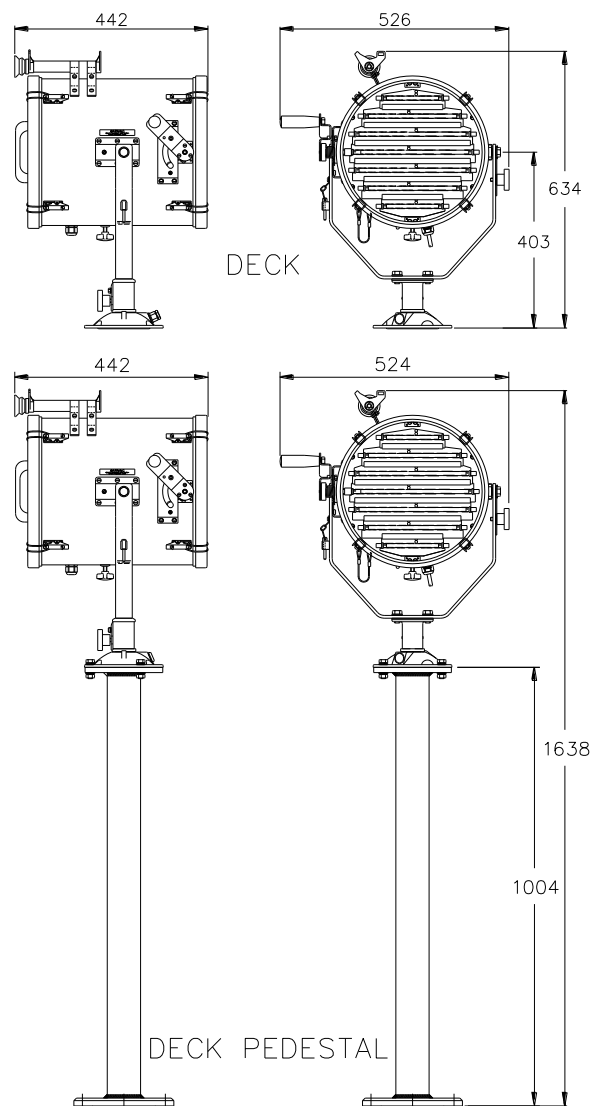

SPECIFICATION

- Toughened super clear Optiwhite front glass.
- High quality shutter mechanism for morse code
- Signaling range minimum of 10 miles / 16 km (daylight)
- Signalling speed of 12 words per minute
- Parabolic glass reflector
- Constructed from marine grade materials and fixings.
- Powder coated and stove enamel paint finish.
- Tungsten halogen lamp
- Removable front and rear bezels
- Full 450° rotation
- Vertical tilt movement +45° to -45°.
- Operational temp -50°
- External lamp focus 2° spot to 15° flood.
- Searchlight weight Deck 16kgs, Deck Pedestal 21Kgs
- Supply cable fitted 3m

ALL DIMENSIONS IN MILLIMETRES

Base fixing details:

Deck 3 holes Ø11.0 equi-spaced on a 154 PCD

Deck Pedestal 4 holes Ø12.5 equi-spaced on a 190 PCD,

VAC	Lamp life	Range @ 1 Lux	PBCP X 1000	Div	Watts	Lamp No
12v	2000 hrs	1019m	1038	2°	100w	D9848
24v	300 hrs	1106m	1224	2°	150w	D14795
24v	2000 hrs	1298m	1685	3°	250w	D4695
24v	300 hrs	1563m	2442	3°	250w	D9851
230v	75 hrs	580m	337	3°	300w	D16841
230v	750 hrs	950m	902	5°	650w	D1813
115v	150 hrs	579m	356	3°	300w	D16883
115v	750 hrs	1049m	1100	5°	1000w	D1809
230v	750 hrs	1017m	1034	5°	1000w	D6715

Part Numbers

Type	Supply	Part No
FSP300D	12/24v	A4184
FSP300DP	12/24v	A4186
FSP300D	115/230v	A4185
FSP300DP	111/230v	A4187
FSP300D 300w	115/230v	A4188
FSP300DP 300w	115/230v	A4189
Waterproof Cover		C10233-00
Blue Filter Assy		C23428-00
Green Filter Assy		C23429-00
Red Filter Assy		C21867-00