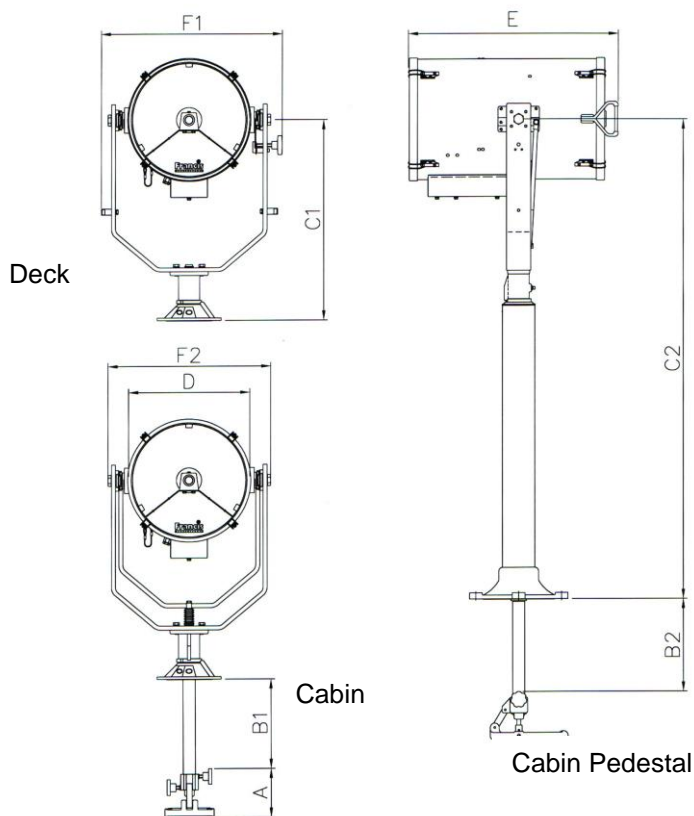

SPECIFICATION

- Immediate full lamp brilliance from switch on.
- Toughened super clear Optiwhite front glass.
- Parabolic glass reflector.
- Constructed from marine grade materials and fixings.
- Powder coated and stove enamel paint finish.
- Pan rotation 450°.
- Deck/Deck Ped Tilt elevation control +45° to -45°.
- Cabin/Cabin Ped Tilt elevation control +20° to -40°.
- Heater fitted in barrel.
- Operational temp -50°.
- High power xenon lamp with 2400 hrs lamp life.
- External lamp focus, 1.5° spot to 10° flood.
- Remote focus optional.
- Sealing – IP56 Searchlight, PSU IP20.
- Searchlight weight Deck 50kgs, Deck Pedestal 61kgs, Cabin 55.5Kgs, Cabin Pedestal 70Kgs, PSU 22kgs.
- Special B & C dimensions available on request.
- High quality PSU suitable 50/60hz 1 ph.

VAC	Lamp life	Range @ 1 Lux	PBCP X 1000	Div	Watts
115/230v	2400hrs	7485m	56,000	1.5°	2000w

ALL DIMENSIONS IN MILLIMETRES

Base fixing details:

Deck & Cabin 3 holes Ø11.0 equi-spaced on a 174 PCD
Deck Ped & Cabin Ped 4 holes Ø12.5 equi-spaced on a 270 PCD, Centre hole Ø52.

PSU dimensions: 600 x 438 x 217mm

PSU Fixings: 560 x 340mm

Part Numbers

Type	Supply	Part No
FX380 Deck	230v	A6212
FX380 Deck Ped	230v	A6213
FX380 Cabin	230v	A6214
FX380 Cabin Ped	230v	A6215
FX380 Deck	115v	A6216
FX380 Deck Ped	115v	A6217
FX380 Cabin	115v	A6218
FX380 Cabin Ped	115v	A6219
2000w Xenon Lamp		D20195

Dimensions

A	B1	B2	C1	C2	D	E	F1	F2
154	283	291	632	1513	380	774	569	516