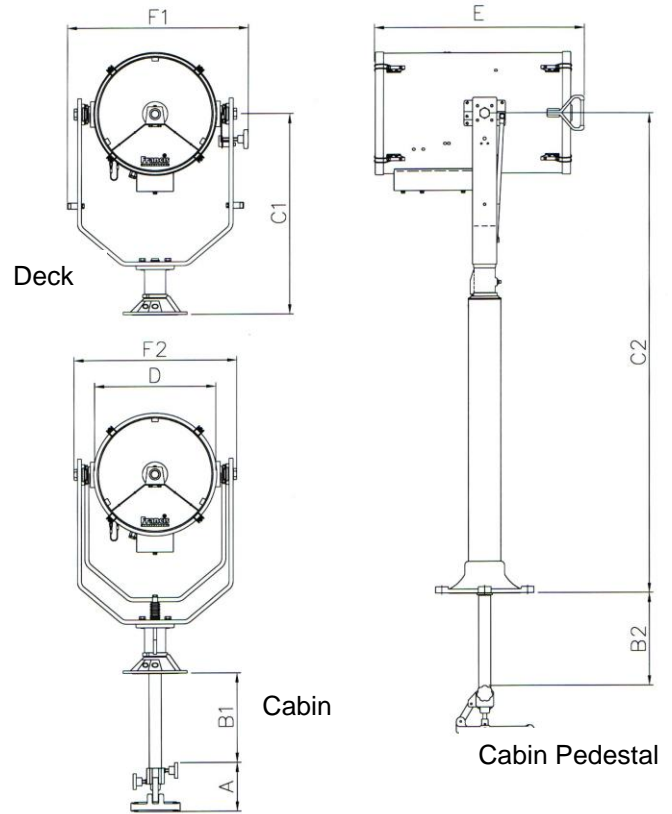

SPECIFICATION

- Immediate full lamp brilliance from switch on.
- Toughened super clear Optiwhite front glass.
- Parabolic glass reflector.
- Constructed from marine grade materials and fixings.
- Powder coated and stove enamel paint finish.
- Pan rotation 450°.
- Deck/Deck Ped Tilt elevation control +45° to -45°.
- Cabin/Cabin Ped Tilt elevation control +20° to -40°.
- Heater fitted in barrel.
- Operational temp -50°.
- High power xenon lamp with 3000 hrs lamp life.
- External lamp focus, 1.5° spot to 10° flood.
- Remote focus optional.
- Sealing – IP65 Searchlight, PSU IP56.
- Searchlight weight Deck 43kgs, Deck Pedestal 54kgs, Cabin 48.5Kgs, Cabin Pedestal 62.5Kgs, PSU 14kgs.
- Special B & C dimensions available on request.
- High quality Electronic PSU suitable for 50/60 Hz 1ph.

ALL DIMENSIONS IN MILLIMETRES

Base fixing details:
Deck & Cabin 3 holes Ø11.0 equi-spaced on a 174 PCD
Deck Ped & Cabin Ped 4 holes Ø12.5 equi-spaced on a 270 PCD, Centre hole Ø52.
PSU dimensions: 430 x 330 x 217mm

Dimensions

A	B1	B2	C1	C2	D	E	F1	F2
154	283	291	632	1513	380	661	569	516

VAC	Lamp life	Range @ 1 Lux	PBCP X 1000	Div	Watts
115/230v	3000hrs	5290m	28,000	1.5°	500w