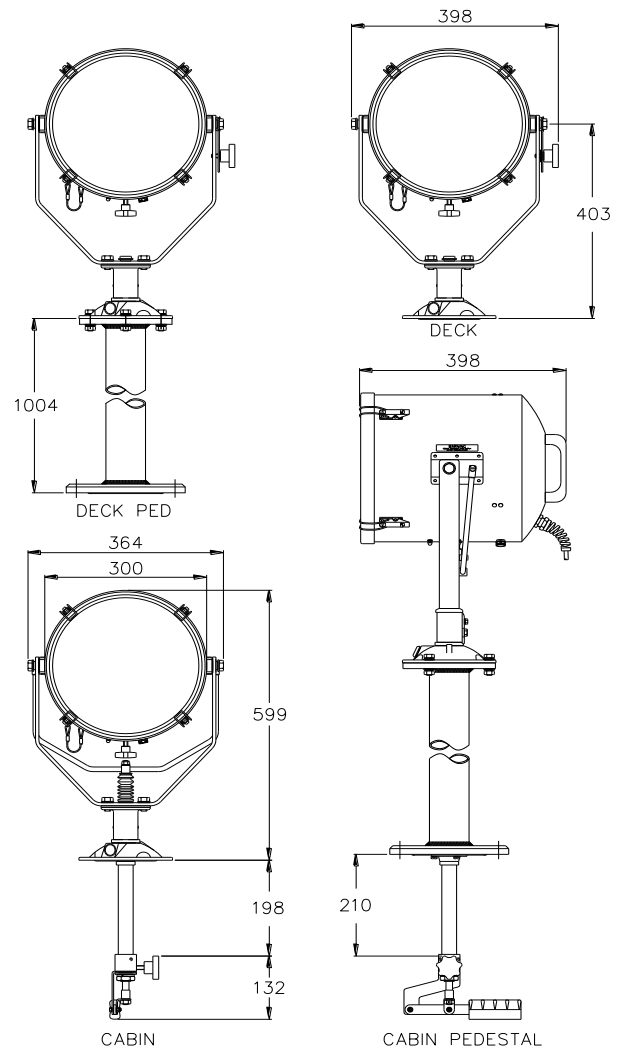

The 110w LED gives illumination characteristics similar to that of a 1000w halogen lamp. This model offers a focus adjustment of the beam from 7° spot to 20° flood.

SPECIFICATION

- Toughened front glass.
- 33,000 hours LED life
- Parabolic glass reflector.
- Constructed from marine grade materials and fixings.
- Optional Heater fitted in barrel
- Powder coated and stove enamel paint finish
- Pan rotation 450°.
- Deck/Deck Ped Tilt elevation control +40° to -40°.
- Cabin/Cabin Ped Tilt elevation control +30° to -25°
- External lamp focus, 7° spot to 20° flood.
- Range of 1089m is based on 7° divergence
- Operational temp -50°.
- Up to 13,900 Lumens.
- Colour Temp options 6500k
- Sealing – IP66 Searchlight, PSU IP66.
- Modular design allowing customer to modify configuration.
- Searchlight weight Deck 12kgs, PSU weight 2.5kgs. Pedestal 4.6Kgs, Cabin control Assy 2.3Kgs, Cabin Pedestal Assy 3.3Kgs
- Special Cabin & Pedestal dimensions available on request.

ALL DIMENSIONS IN MILLIMETRES

Base fixing details:

Deck & Cabin 3 holes Ø11.0 equi-spaced on a 154 PCD
Deck Ped & Cabin Ped 4 holes Ø12.5 equi-spaced on a 190 PCD,
Cabin & Cabin Ped Central Hole Ø75

PSU dimensions: 254 x 180 x 90mm

Part Numbers

Type	Supply	Watts	Part No
L300D Deck	115/230v	110w	A6172
L300D Deck	24v	110w	A7201
Cabin Control Assy			C27683-01
Pedestal deck			C20719-39
Cabin Pedestal Assy			C27684-01

VAC	LED life	Range @ 1 Lux	Luminous Flux	Div	Watts
115/230v	33,000 hrs	1089m @7° Div	13,900	7-20°	110w