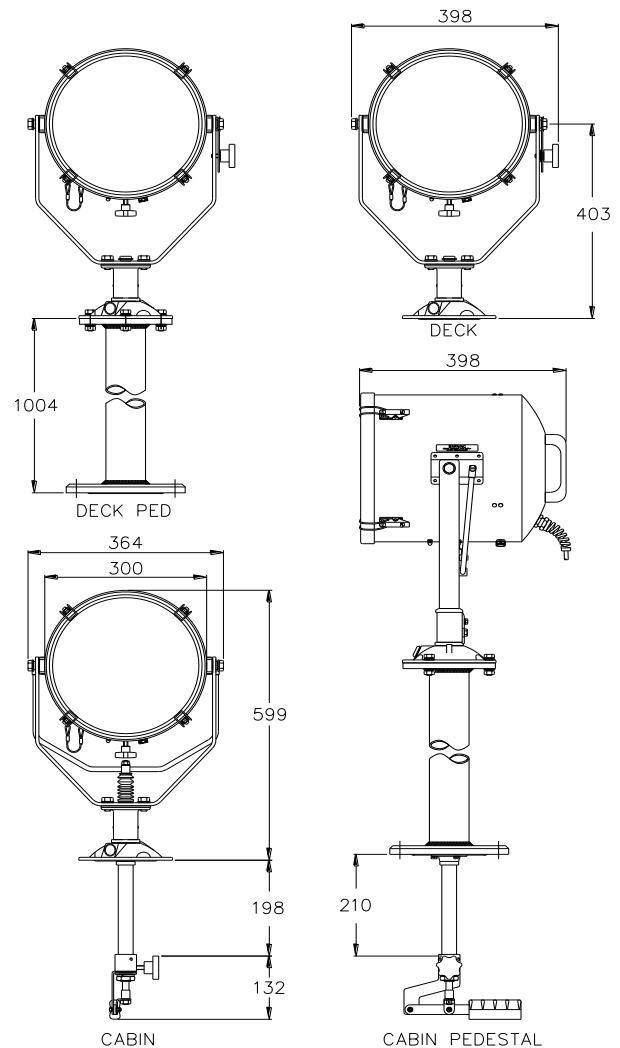

The 110w LED gives illumination characteristics similar to that of a 1000w halogen lamp. This model offers a focus adjustment of the beam from 7° spot to 20° flood.

SPECIFICATION

- Toughened front glass.
- 33,000 hours LED life
- Parabolic glass reflector.
- Constructed from marine grade materials and fixings.
- Optional Heater fitted in barrel
- Powder coated and stove enamel paint finish
- Pan rotation 450°.
- Deck/Deck Ped Tilt elevation control +40° to -40°.
- Cabin/Cabin Ped Tilt elevation control +30° to -25°
- External lamp focus, 7° spot to 20° flood.
- Range of 1129m is based on 7° divergence
- Operational temp -50°.
- Up to 13,900 Lumens.
- Colour Temp options 6500k
- Sealing – IP66 Searchlight, PSU IP66.
- Modular design allowing customer to modify configuration.
- Searchlight weight Deck 12kgs, PSU weight 2.5kgs. Pedestal 4.6Kgs, Cabin control Assy 2.3Kgs, Cabin Pedestal Assy 3.3Kgs
- Special Cabin & Pedestal dimensions available on request.

ALL DIMENSIONS IN MILLIMETRES

Base fixing details:

Deck & Cabin 3 holes Ø11.0 equi-spaced on a 154 PCD
Deck Ped & Cabin Ped 4 holes Ø12.5 equi-spaced on a 190 PCD,
Cabin & Cabin Ped Central Hole Ø75

PSU dimensions: 254 x 180 x 90mm

Part Numbers

Type	Supply	Watts	Part No
L300D Deck	115/230v	110w	A6172
L300D Deck	24v	110w	A7201
Cabin Control Assy			C27683-01
Pedestal deck			C20719-39
Cabin Pedestal Assy			C27684-01

VAC	LED life	Range @ 1 Lux	Luminous Flux	Div	Watts
115/230v	33,000 hrs	1129m @7° Div	13,900	7-20°	110w