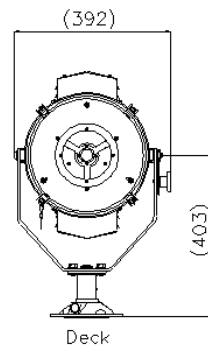

SPECIFICATION

- Toughened front glass.
- 12,000 lamp life hours
- Precision made glass lenses.
- Constructed from marine grade materials and fixings.
- Powder coated and stove enamel paint finish
- Pan rotation 450°.
- Deck/Deck Ped Tilt elevation control +40° to -40°.
- Cabin/Cabin Ped Tilt elevation control +30° to -25°
- Operational temp -50°- +60°.
- Colour Temp options 6500k
- Up to 16,000 Lumens, plus precision lens magnification.
- Sealing IP56 Searchlight.
- Searchlight weight Deck 25kgs, Deck Ped 29kg,
- Cabin 28kg, Cabin Ped 32kg.
- Control Panel, fitted with On/Off, Focus.
- Has Signaling capability, ship to ship or ship to shore.
- Special B1/2 & C2 dimensions available on request.
- Remote Focus fitted as standard, giving an impressive range of 1 - 18° beam divergence adjustment.