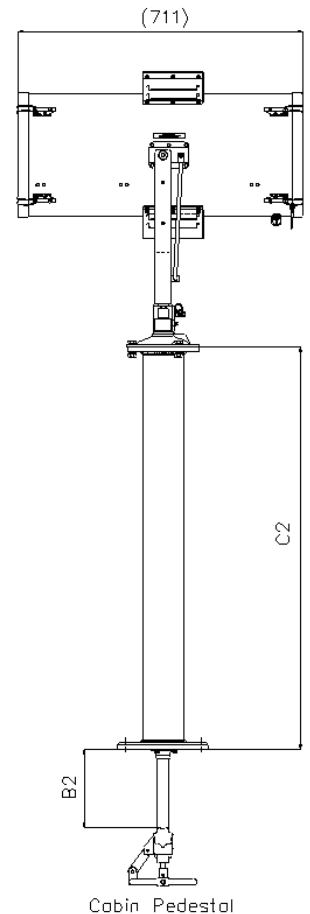

SPECIFICATION

- Toughened front glass.
- 12,000 lamp life hours
- Precision made glass lenses.
- Constructed from marine grade materials and fixings.
- Powder coated and stove enamel paint finish
- Pan rotation 450°.
- Deck/Deck Ped Tilt elevation control +40° to -40°.
- Cabin/Cabin Ped Tilt elevation control +30° to -25°
- Operational temp -50°- +60°.
- Colour Temp options 6500k
- Up to 16,000 Lumens, plus precision lens magnification.
- Sealing IP56 Searchlight.
- Searchlight weight Deck 25kgs, Deck Ped 29kg,
- Cabin 28kg, Cabin Ped 32kg.
- Control Panel, fitted with On/Off, Focus.
- Has Signaling capability, ship to ship or ship to shore.
- Special B1/2 & C2 dimensions available on request.
- Remote Focus fitted as standard, giving an impressive range of 1 - 18° beam divergence adjustment.

ALL DIMENSIONS IN MILLIMETRES

Base fixing details:

Deck & Cabin 3 holes Ø11.0 equi-spaced on a 154 PCD
Deck Ped & Cabin Ped 4 holes Ø12.5 equi-spaced on a 190 PCD,

Cabin & Cabin Ped Central Hole Ø75

Special Cabin & Pedestal dimensions available on request.