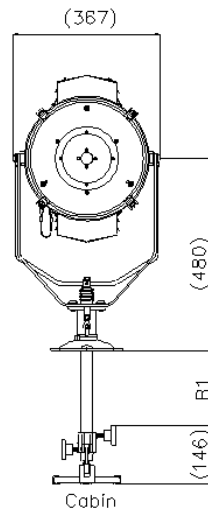

SPECIFICATION

- Toughened front glass.
- 12,000 lamp life hours
- Precision made glass lenses.
- Constructed from marine grade materials and fixings.
- Powder coated and stove enamel paint finish
- Pan rotation 450°.
- Deck/Deck Ped Tilt elevation control +40° to -40°.
- Cabin/Cabin Ped Tilt elevation control +30° to -25°
- Operational temp -50°- +60°.
- Colour Temp options 6500k
- Up to 16,000 Lumens, plus precision lens magnification.
- Sealing IP56 Searchlight.
- Searchlight weight Deck 25kgs, Deck Ped 29kg,
- Cabin 28kg, Cabin Ped 32kg.
- Control Panel, fitted with On/Off, Focus.
- Has Signaling capability, ship to ship or ship to shore.
- Special B1/2 & C2 dimensions available on request.
- Remote Focus fitted as standard, giving an impressive range of 1 - 18° beam divergence adjustment.