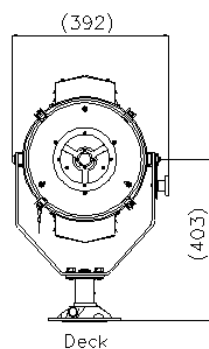

SPECIFICATION

- Toughened front glass.
- 12,000 lamp life hours
- Precision made glass lenses.
- Constructed from marine grade materials and fixings.
- Powder coated and stove enamel paint finish
- Pan rotation 450°.
- Deck/Deck Ped Tilt elevation control +40° to -40°.
- Cabin/Cabin Ped Tilt elevation control +30° to -25°
- Operational temp -50°- +60°.
- Colour Temp options 6500k
- Up to 16,000 Lumens, plus precision lens magnification.
- Sealing IP56 Searchlight.
- Searchlight weight Deck 23kgs, Deck Ped 29kg,
- Cabin 28kg, Cabin Ped 32kg.
- Control Panel, fitted with On/Off, Focus.
- Has Signaling capability, ship to ship or ship to shore.
- Special B1/2 & C2 dimensions available on request.
- Remote Focus fitted as standard, giving an impressive range of 1 - 18° beam divergence adjustment.

Part Numbers

Type	Supply 115/230	24v
L300D Deck RF	A7306	A7324
L300DP Deck Ped RF	A7307	A7325
L300C Cabin RF	A7308	A7326
L300CP Cabin Ped RF	A7309	A7327

Standard Dimensions

B1	B2	C2
188	196	1004

VAC/DC	Lamp life	Range @ 1 Lux	Luminous Flux	Div	Watts
115/230v	12,000 hrs	8178m	16,000	1-18°	250w