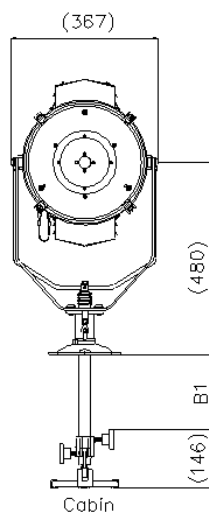

SPECIFICATION

- Toughened front glass.
- 12,000 lamp life hours
- Precision made glass lenses.
- Constructed from marine grade materials and fixings.
- Powder coated and stove enamel paint finish
- Pan rotation 450°.
- Deck/Deck Ped Tilt elevation control +40° to -40°.
- Cabin/Cabin Ped Tilt elevation control +30° to -25°
- Operational temp -50°- +60°.
- Colour Temp options 6500k
- Up to 16,000 Lumens, plus precision lens magnification.
- Sealing IP56 Searchlight.
- Searchlight weight Deck 23kgs, Deck Ped 29kg,
- Cabin 28kg, Cabin Ped 32kg.
- Control Panel, fitted with On/Off, Focus.
- Has Signaling capability, ship to ship or ship to shore.
- Special B1/2 & C2 dimensions available on request.
- Remote Focus fitted as standard, giving an impressive range of 1 - 18° beam divergence adjustment.

ALL DIMENSIONS IN MILLIMETRES

Base fixing details:

Deck & Cabin 3 holes Ø11.0 equi-spaced on a 154 PCD
Deck Ped & Cabin Ped 4 holes Ø12.5 equi-spaced on a 190 PCD,

Cabin & Cabin Ped Central Hole Ø75

Special Cabin & Pedestal dimensions available on request.

Part Numbers

Type	Supply 115/230	24v
L300D Deck RF	A7306	A7324
L300DP Deck Ped RF	A7307	A7325
L300C Cabin RF	A7308	A7326
L300CP Cabin Ped RF	A7309	A7327

Standard Dimensions

B1	B2	C2
188	196	1004

VAC/DC	Lamp life	Range @ 1 Lux	Luminous Flux	Div	Watts
115/230v	12,000 hrs	8178m	16,000	1-18°	250w