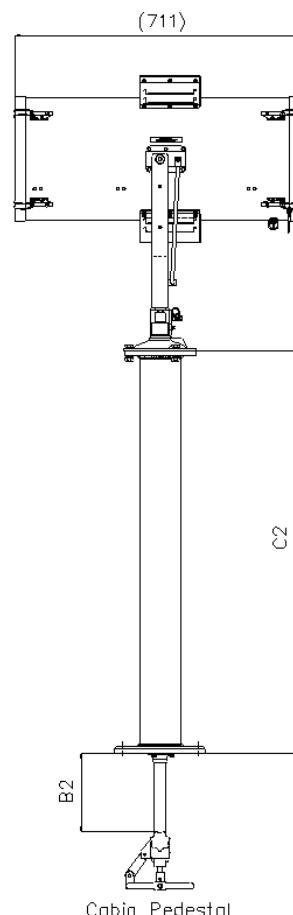

SPECIFICATION

- Toughened front glass.
- 12,000 lamp life hours
- Precision made glass lenses.
- Constructed from marine grade materials and fixings.
- Powder coated and stove enamel paint finish
- Pan rotation 450°.
- Deck/Deck Ped Tilt elevation control +40° to -40°.
- Cabin/Cabin Ped Tilt elevation control +30° to -25°
- Operational temp -50°- +60°.
- Colour Temp options 6500k
- Up to 16,000 Lumens, plus precision lens magnification.
- Sealing IP56 Searchlight.
- Searchlight weight Deck 23kgs, Deck Ped 29kg,
- Cabin 28kg, Cabin Ped 32kg.
- Control Panel, fitted with On/Off, Focus.
- Has Signaling capability, ship to ship or ship to shore.
- Special B1/2 & C2 dimensions available on request.
- Remote Focus fitted as standard, giving an impressive range of 1 - 18° beam divergence adjustment.

ALL DIMENSIONS IN MILLIMETRES

Base fixing details:

Deck & Cabin 3 holes Ø11.0 equi-spaced on a 154 PCD
Deck Ped & Cabin Ped 4 holes Ø12.5 equi-spaced on a 190 PCD,

Cabin & Cabin Ped Central Hole Ø75

Special Cabin & Pedestal dimensions available on request.

Part Numbers

Type	Supply 115/230	24v
L300D Deck RF	A7306	A7324
L300DP Deck Ped RF	A7307	A7325
L300C Cabin RF	A7308	A7326
L300CP Cabin Ped RF	A7309	A7327

Standard Dimensions

B1	B2	C2
188	196	1004

VAC/DC	Lamp life	Range @ 1 Lux	Luminous Flux	Div	Watts
115/230v	12,000 hrs	8178m	16,000	1-18°	250w