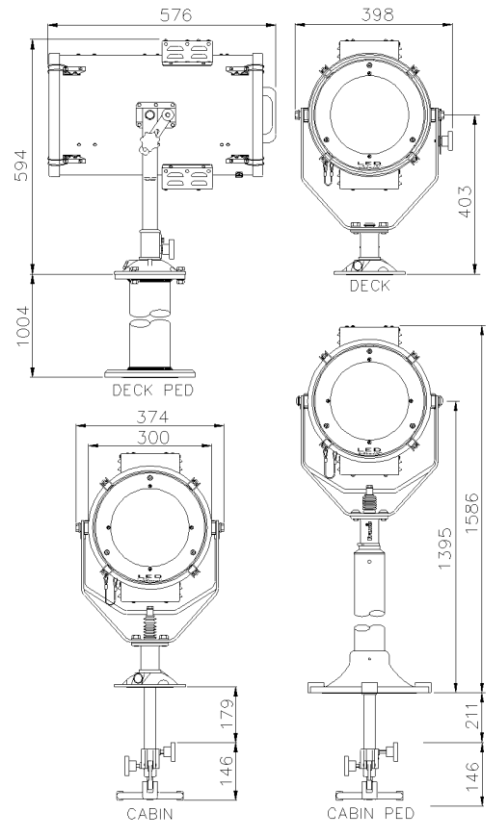

The 234w LED gives illumination characteristics in excess of a 300w Xenon lamp / 3kw Halogen.

SPECIFICATION

- Toughened front glass.
- 20,000 lamp life hours
- Precision made glass lenses.
- Constructed from marine grade materials and fixings.
- Powder coated and stove enamel paint finish
- Pan rotation 450°.
- Deck/Deck Ped Tilt elevation control +40° to -40°.
- Cabin/Cabin Ped Tilt elevation control +30° to -25°
- Operational temp -50°- +60°.
- Up to 22,800 Lumen.
- Colour Temp options 6000k
- Sealing – IP56 Searchlight, PSU IP66.
- Searchlight weight Deck 17kgs, Deck Ped 21kg,
- Cabin 20kg, Cabin Ped 24kg. PSU weight 4kgs.
- Range of 1876m
- Remote Focus fitted as standard.
- Special Cabin & Pedestal dimensions available on request.

ALL DIMENSIONS IN MILLIMETRES

Base fixing details:

Deck & Cabin 3 holes Ø11.0 equi-spaced on a 154 PCD
Deck Ped & Cabin Ped 4 holes Ø12.5 equi-spaced on a 190 PCD,

Cabin & Cabin Ped Central Hole Ø75

PSU dimensions: 299 x 302 x 133mm