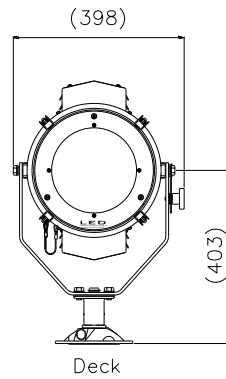

The 234w LED gives illumination characteristics in excess of a 300w Xenon lamp / 3kw Halogen.

SPECIFICATION

- Toughened front glass.
- 20,000 lamp life hours
- Precision made glass lenses.
- Constructed from marine grade materials and fixings.
- Powder coated and stove enamel paint finish
- Pan rotation 450°.
- Deck/Deck Ped Tilt elevation control +40° to -40°.
- Cabin/Cabin Ped Tilt elevation control +30° to -25°
- Operational temp -50°- +60°.
- Up to 35,537 Lumen.
- Colour Temp options 6500k
- Sealing – IP56 Searchlight, PSU IP66.
- Searchlight weight Deck 17kgs, Deck Ped 21kg,
- Cabin 20kg, Cabin Ped 24kg. PSU weight 4kgs.
- Remote Focus fitted as standard.
- Special B1/2 & C2 dimensions available on request.

VAC/DC	Lamp life	Range @ 1 Lux	Luminous Flux	Div	Watts
115/230v 24v	20,000 hrs	3047m	35,537	4-10°	234w

ALL DIMENSIONS IN MILLIMETRES

Base fixing details:

Deck & Cabin 3 holes Ø11.0 equi-spaced on a 154 PCD
Deck Ped & Cabin Ped 4 holes Ø12.5 equi-spaced on a 190 PCD,

Cabin & Cabin Ped Central Hole Ø75

PSU dimensions: 299 x 302 x 133mm

Part Numbers

Type	Supply	Watts	Part No
L300D Deck RF	115/230v	234w	A6192
L300DP Deck Ped RF	115/230v	234w	A6193
L300C Cabin RF	115/230v	234w	A6194
L300CP Cabin Ped RF	115/230v	234w	A6195
L300D Deck RF	24v	234w	A6188
L300DP Deck Ped RF	24v	234w	A6189
L300C Cabin RF	24v	234w	A6190
L300CP Cabin Ped RF	24v	234w	A6191

Standard Dimensions

B1	B2	C2
188	196	1004