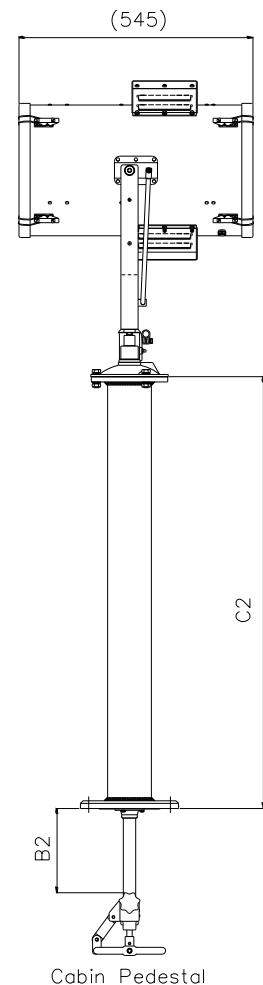

The 234w LED gives illumination characteristics in excess of a 300w Xenon lamp / 3kw Halogen.

SPECIFICATION

- Toughened front glass.
- 20,000 lamp life hours
- Precision made glass lenses.
- Constructed from marine grade materials and fixings.
- Powder coated and stove enamel paint finish
- Pan rotation 450°.
- Deck/Deck Ped Tilt elevation control +40° to -40°.
- Cabin/Cabin Ped Tilt elevation control +30° to -25°
- Operational temp -50°- +60°.
- Up to 35,537 Lumen.
- Colour Temp options 6500k
- Sealing – IP56 Searchlight, PSU IP66.
- Searchlight weight Deck 17kgs, Deck Ped 21kg,
- Cabin 20kg, Cabin Ped 24kg. PSU weight 4kgs.
- Remote Focus fitted as standard.
- Special B1/2 & C2 dimensions available on request.

VAC/DC	Lamp life	Range @ 1 Lux	Luminous Flux	Div	Watts
115/230v 24v	20,000 hrs	3047m	35,537	4-10°	234w

ALL DIMENSIONS IN MILLIMETRES

Base fixing details:

Deck & Cabin 3 holes Ø11.0 equi-spaced on a 154 PCD
Deck Ped & Cabin Ped 4 holes Ø12.5 equi-spaced on a 190 PCD,

Cabin & Cabin Ped Central Hole Ø75

PSU dimensions: 299 x 302 x 133mm

Part Numbers

Type	Supply	Watts	Part No
L300D Deck RF	115/230v	234w	A6192
L300DP Deck Ped RF	115/230v	234w	A6193
L300C Cabin RF	115/230v	234w	A6194
L300CP Cabin Ped RF	115/230v	234w	A6195
L300D Deck RF	24v	234w	A6188
L300DP Deck Ped RF	24v	234w	A6189
L300C Cabin RF	24v	234w	A6190
L300CP Cabin Ped RF	24v	234w	A6191

Standard Dimensions

B1	B2	C2
188	196	1004