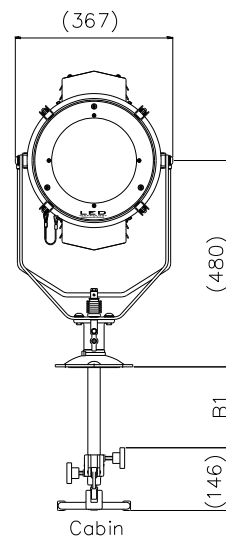

The 234w LED gives illumination characteristics in excess of a 300w Xenon lamp / 3kw Halogen.

SPECIFICATION

- Toughened front glass.
- 20,000 lamp life hours
- Precision made glass lenses.
- Constructed from marine grade materials and fixings.
- Powder coated and stove enamel paint finish
- Pan rotation 450°.
- Deck/Deck Ped Tilt elevation control +40° to -40°.
- Cabin/Cabin Ped Tilt elevation control +30° to -25°
- Operational temp -50°- +60°.
- Up to 35,537 Lumen.
- Colour Temp options 6500k
- Sealing – IP56 Searchlight, PSU IP66.
- Searchlight weight Deck 17kgs, Deck Ped 21kg,
- Cabin 20kg, Cabin Ped 24kg. PSU weight 4kgs.
- Remote Focus fitted as standard.
- Special B1/2 & C2 dimensions available on request.

VAC/DC	Lamp life	Range @ 1 Lux	Luminous Flux	Div	Watts
115/230v 24v	20,000 hrs	3047m	35,537	4-10°	234w

ALL DIMENSIONS IN MILLIMETRES

Base fixing details:

Deck & Cabin 3 holes Ø11.0 equi-spaced on a 154 PCD
Deck Ped & Cabin Ped 4 holes Ø12.5 equi-spaced on a 190 PCD,

Cabin & Cabin Ped Central Hole Ø75

PSU dimensions: 299 x 302 x 133mm

Part Numbers

Type	Supply	Watts	Part No
L300D Deck RF	115/230v	234w	A6192
L300DP Deck Ped RF	115/230v	234w	A6193
L300C Cabin RF	115/230v	234w	A6194
L300CP Cabin Ped RF	115/230v	234w	A6195
L300D Deck RF	24v	234w	A6188
L300DP Deck Ped RF	24v	234w	A6189
L300C Cabin RF	24v	234w	A6190
L300CP Cabin Ped RF	24v	234w	A6191

Standard Dimensions

B1	B2	C2
188	196	1004