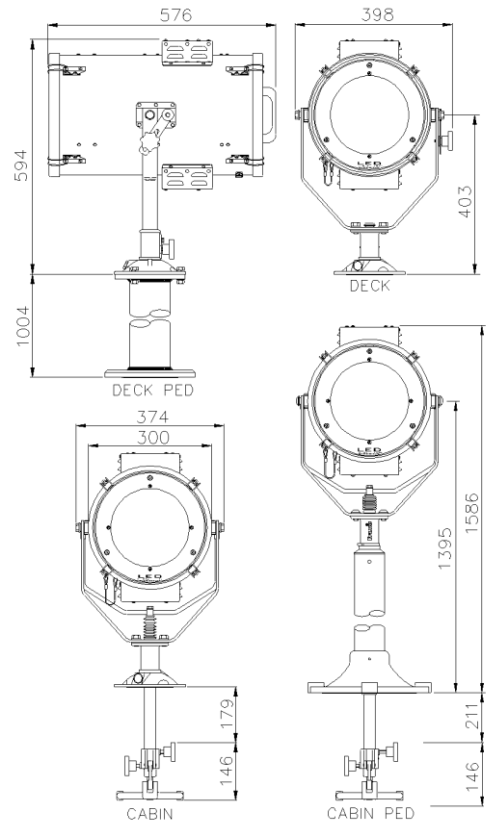

## SPECIFICATION

- Toughened front glass.
- 20,000 lamp life hours
- Precision made glass lenses.
- Constructed from marine grade materials and fixings.
- Powder coated and stove enamel paint finish
- Pan rotation 450°.
- Deck/Deck Ped Tilt elevation control +40° to -40°.
- Cabin/Cabin Ped Tilt elevation control +30° to -25°
- Operational temp -50°- +60°.
- Up to 22,800 Lumen.
- Colour Temp options 6000k
- Sealing – IP56 Searchlight, PSU IP66.
- Searchlight weight Deck 17kgs, Deck Ped 21kg,
- Cabin 20kg, Cabin Ped 24kg. PSU weight 4kgs.
- Remote Focus fitted as standard.
- Special Cabin & Pedestal dimensions available on request.

## ALL DIMENSIONS IN MILLIMETRES

Base fixing details:

Deck & Cabin 3 holes Ø11.0 equi-spaced on a 154 PCD  
Deck Ped & Cabin Ped 4 holes Ø12.5 equi-spaced on a 190 PCD,

Cabin & Cabin Ped Central Hole Ø75

PSU dimensions: 299 x 302 x 133mm