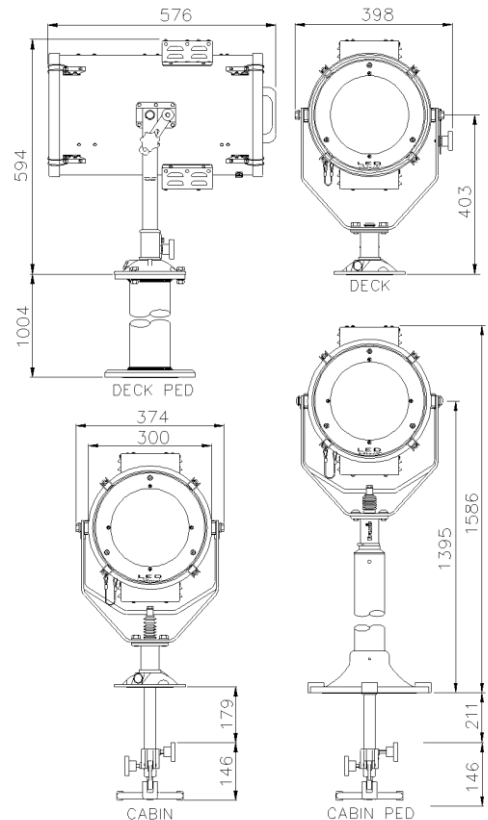

The 234w LED gives illumination characteristics in excess of a 300w Xenon lamp / 3kw Halogen.

SPECIFICATION

- Toughened front glass.
- 20,000 lamp life hours
- Precision made glass lenses.
- Constructed from marine grade materials and fixings.
- Powder coated and stove enamel paint finish
- Pan rotation 450°.
- Deck/Deck Ped Tilt elevation control +40° to -40°.
- Cabin/Cabin Ped Tilt elevation control +30° to -25°
- Operational temp -50°- +60°.
- Up to 22,800 Lumen.
- Colour Temp options 6000k
- Sealing – IP56 Searchlight, PSU IP66.
- Searchlight weight Deck 17kgs, Deck Ped 21kg,
- Cabin 20kg, Cabin Ped 24kg. PSU weight 4kgs.
- Remote Focus fitted as standard.
- Special Cabin & Pedestal dimensions available on request.

ALL DIMENSIONS IN MILLIMETRES

Base fixing details:

Deck & Cabin 3 holes Ø11.0 equi-spaced on a 154 PCD
Deck Ped & Cabin Ped 4 holes Ø12.5 equi-spaced on a 190 PCD,

Cabin & Cabin Ped Central Hole Ø75

PSU dimensions: 299 x 302 x 133mm