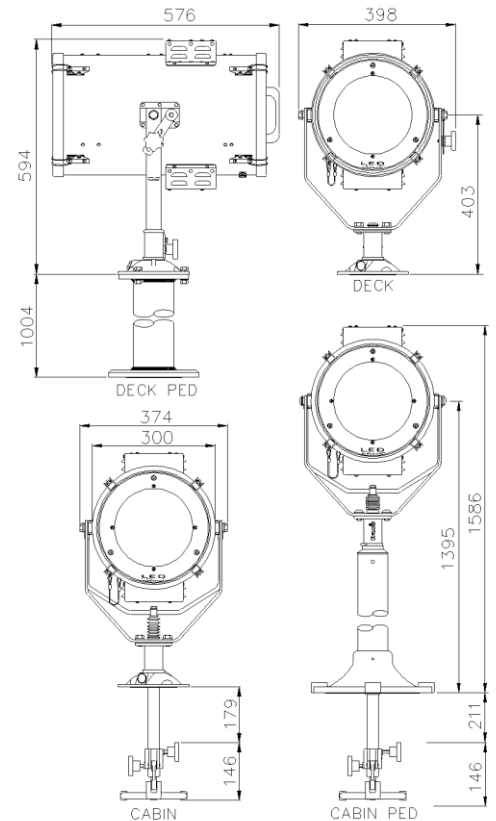

## SPECIFICATION

- Toughened front glass.
- 20,000 lamp life hours
- Precision made glass lenses.
- Constructed from marine grade materials and fixings.
- Powder coated and stove enamel paint finish
- Pan rotation 450°.
- Deck/Deck Ped Tilt elevation control +40° to -40°.
- Cabin/Cabin Ped Tilt elevation control +30° to -25°
- Operational temp -50°- +60°.
- Up to 22,800 Lumen.
- Colour Temp options 6000k
- Sealing – IP56 Searchlight, PSU IP66.
- Searchlight weight Deck 17kgs, Deck Ped 21kg,
- Cabin 20kg, Cabin Ped 24kg. PSU weight 4kgs.
- Remote Focus fitted as standard.
- Special Cabin & Pedestal dimensions available on request.

## ALL DIMENSIONS IN MILLIMETRES

Base fixing details:

Deck & Cabin 3 holes Ø11.0 equi-spaced on a 154 PCD  
Deck Ped & Cabin Ped 4 holes Ø12.5 equi-spaced on a 190 PCD,

Cabin & Cabin Ped Central Hole Ø75

PSU dimensions: 299 x 302 x 133mm