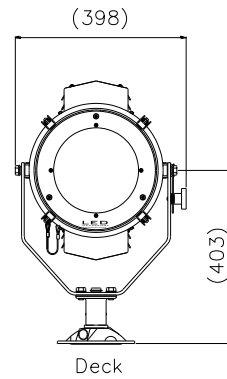

The 234w LED gives illumination characteristics in excess of a 300w Xenon lamp / 3kw Halogen.

SPECIFICATION

- Toughened front glass.
- 20,000 lamp life hours
- Precision made glass lenses.
- Constructed from marine grade materials and fixings.
- Powder coated and stove enamel paint finish
- Pan rotation 450°.
- Deck/Deck Ped Tilt elevation control +40° to -40°.
- Cabin/Cabin Ped Tilt elevation control +30° to -25°
- Operational temp -50°- +60°.
- Up to 22,800 Lumen.
- Colour Temp options 6000k
- Sealing – IP56 Searchlight, PSU IP66.
- Searchlight weight Deck 17kgs, Deck Ped 21kg,
- Cabin 20kg, Cabin Ped 24kg. PSU weight 4kgs.
- Remote Focus fitted as standard.
- Special B1/2 & C2 dimensions available on request.

ALL DIMENSIONS IN MILLIMETRES

Base fixing details:

Deck & Cabin 3 holes Ø11.0 equi-spaced on a 154 PCD
Deck Ped & Cabin Ped 4 holes Ø12.5 equi-spaced on a 190 PCD,

Cabin & Cabin Ped Central Hole Ø75

PSU dimensions: 299 x 302 x 133mm

Standard Dimensions

B1	B2	C2
188	196	1004

VAC/DC	Lamp life	Range @ 1 Lux	Luminous Flux	Div	Watts
115/230v 24v	20,000 hrs	3047m	35,537	4-10°	234w

Francis Searchlights Ltd, Union Road, Bolton, BL2 2HJ, UK

Tel 44 (0) 1204 558960 Fax 44 (0) 1204 558979: Email sales@francis.co.uk Web site www.francis.co.uk