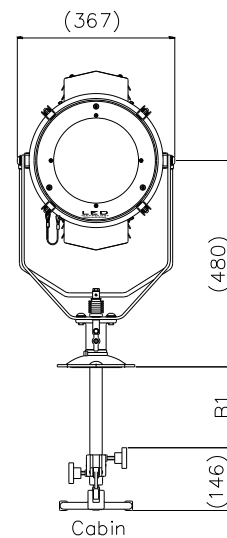

The 234w LED gives illumination characteristics in excess of a 300w Xenon lamp / 3kw Halogen.

SPECIFICATION

- Toughened front glass.
- 20,000 lamp life hours
- Precision made glass lenses.
- Constructed from marine grade materials and fixings.
- Powder coated and stove enamel paint finish
- Pan rotation 450°.
- Deck/Deck Ped Tilt elevation control +40° to -40°.
- Cabin/Cabin Ped Tilt elevation control +30° to -25°
- Operational temp -50°- +60°.
- Up to 22,800 Lumen.
- Colour Temp options 6000k
- Sealing – IP56 Searchlight, PSU IP66.
- Searchlight weight Deck 17kgs, Deck Ped 21kg,
- Cabin 20kg, Cabin Ped 24kg. PSU weight 4kgs.
- Remote Focus fitted as standard.
- Special B1/2 & C2 dimensions available on request.

ALL DIMENSIONS IN MILLIMETRES

Base fixing details:

Deck & Cabin 3 holes Ø11.0 equi-spaced on a 154 PCD
Deck Ped & Cabin Ped 4 holes Ø12.5 equi-spaced on a 190 PCD,

Cabin & Cabin Ped Central Hole Ø75

PSU dimensions: 299 x 302 x 133mm

Standard Dimensions

B1	B2	C2
188	196	1004

VAC/DC	Lamp life	Range @ 1 Lux	Luminous Flux	Div	Watts
115/230v 24v	20,000 hrs	3047m	35,537	4-10°	234w

Francis Searchlights Ltd, Union Road, Bolton, BL2 2HJ, UK

Tel 44 (0) 1204 558960 Fax 44 (0) 1204 558979: Email sales@francis.co.uk Web site www.francis.co.uk