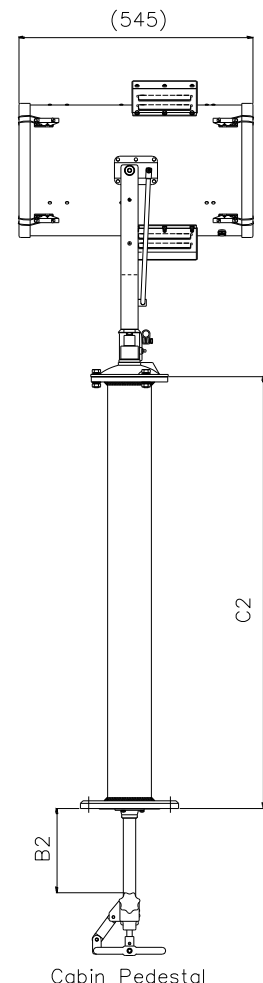

The 234w LED gives illumination characteristics in excess of a 300w Xenon lamp / 3kw Halogen.

SPECIFICATION

- Toughened front glass.
- 20,000 lamp life hours
- Precision made glass lenses.
- Constructed from marine grade materials and fixings.
- Powder coated and stove enamel paint finish
- Pan rotation 450°.
- Deck/Deck Ped Tilt elevation control +40° to -40°.
- Cabin/Cabin Ped Tilt elevation control +30° to -25°
- Operational temp -50°- +60°.
- Up to 22,800 Lumen.
- Colour Temp options 6000k
- Sealing – IP56 Searchlight, PSU IP66.
- Searchlight weight Deck 17kgs, Deck Ped 21kg,
- Cabin 20kg, Cabin Ped 24kg. PSU weight 4kgs.
- Remote Focus fitted as standard.
- Special B1/2 & C2 dimensions available on request.

ALL DIMENSIONS IN MILLIMETRES

Base fixing details:

Deck & Cabin 3 holes Ø11.0 equi-spaced on a 154 PCD
Deck Ped & Cabin Ped 4 holes Ø12.5 equi-spaced on a 190 PCD,

Cabin & Cabin Ped Central Hole Ø75

PSU dimensions: 299 x 302 x 133mm

Standard Dimensions

B1	B2	C2
188	196	1004

VAC/DC	Lamp life	Range @ 1 Lux	Luminous Flux	Div	Watts
115/230v 24v	20,000 hrs	3047m	35,537	4-10°	234w

Francis Searchlights Ltd, Union Road, Bolton, BL2 2HJ, UK

Tel 44 (0) 1204 558960 Fax 44 (0) 1204 558979: Email sales@francis.co.uk Web site www.francis.co.uk