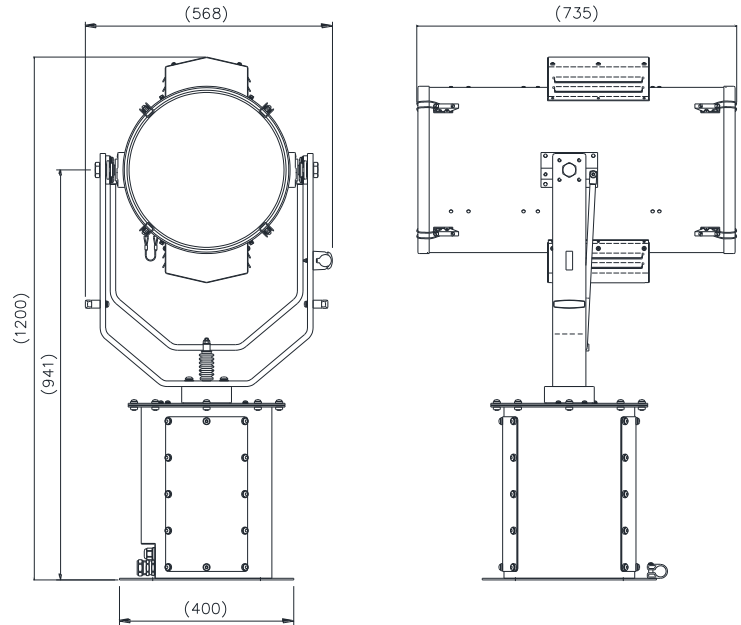

The 600w LED gives illumination characteristics similar to that of a 6Kw halogen lamp. Using a series of precision made glass lenses to optimize and collimate the light output, to achieve a greater range and output. This model offers a focus adjustment of the beam from 8° spot to 15° flood.

ALL DIMENSIONS IN MILLIMETRES

Base fixing details:
4 holes 12.5 Ø equi-spaced on a 350mm PCD
Joystick panel 120 x 120mm (106 x 106mm cutout)
PSU dimensions: 378 x 278 x 130mm

Part Numbers

Type	Supply	Watts	Part No
L380RC RF	115/230v	600w	A7304