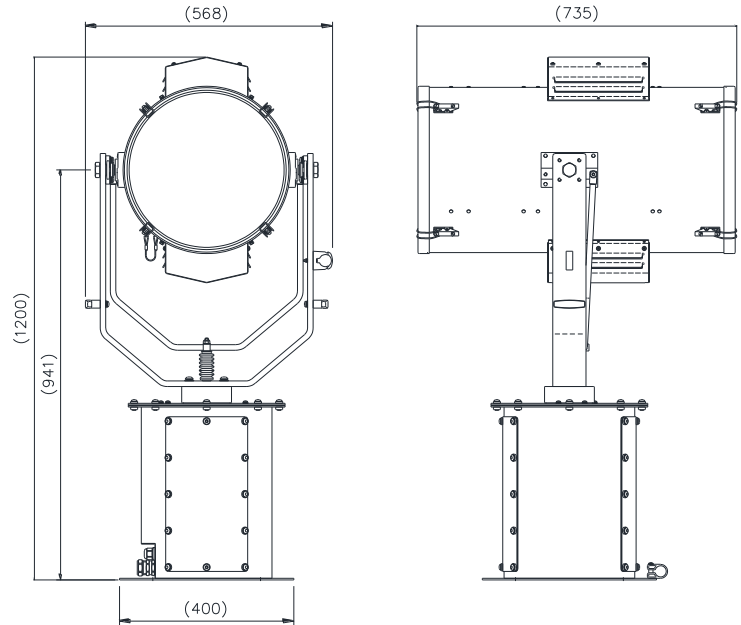

The 600w LED gives illumination characteristics similar to that of a 6Kw halogen lamp. Using a series of precision made glass lenses to optimize and collimate the light output, to achieve a greater range and output. This model offers a focus adjustment of the beam from 8° spot to 15° flood.

ALL DIMENSIONS IN MILLIMETRES

Base fixing details:
4 holes 12.5 Ø equi-spaced on a 350mm PCD
Joystick panel 120 x 120mm (106 x 106mm cutout)
PSU dimensions: 378 x 278 x 130mm

Part Numbers

Type	Supply	Watts	Part No
L380RC RF	115/230v	600w	A7304