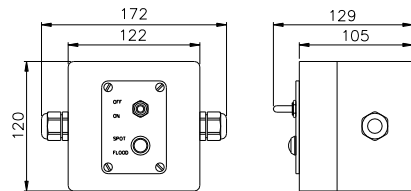

ALL DIMENSIONS IN MILLIMETRES

Base fixing details:

Deck & Cabin 3 holes Ø11.0 equi-spaced on a 154 PCD
Deck Ped & Cabin Ped 4 holes Ø12.5 equi-spaced on a 190 PCD,

Cabin & Cabin Ped Central Hole Ø75

PSU Dimensions: 405 x 330 x 217mm 110/230v

Dimensions

A	B1	B2	C1	C2	D	E	F1	F2
131	201	211	480	1004	300	559	389	366

Part Numbers

Type	Supply	Watts	Part No
LX300D Deck	230v	300w	A2491
LX300D Deck	115v	300w	A6080
Cabin Control Assy			C28080-01
Cabin Pedestal Control Assy			C28081-01
Pedestal Assy			C20719-79
300w Xenon Lamp			D21908