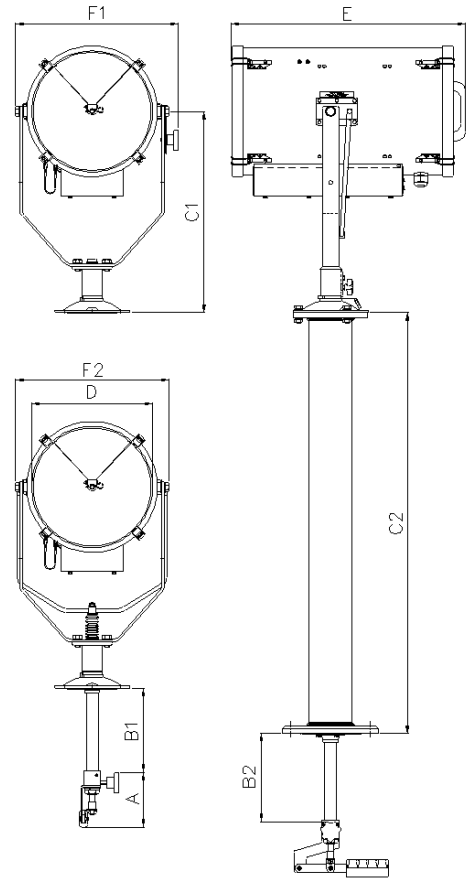

The Francis Xenon searchlight is strong and very well manufactured, and hence is used extensively in security applications, including border control, prisons & watch towers.

SPECIFICATION

- Immediate full lamp brilliance from switch on.
- Toughened super clear Optiwhite front glass.
- Parabolic glass reflector
- Constructed from marine grade materials and fixings
- Powder coated and stove enamel paint finish.
- Pan rotation 450°
- Deck/Deck Ped Tilt elevation control +40° to -35°.
- Cabin/Cabin Ped Tilt elevation control +20° to -25°
- Heater fitted in barrel
- Operational temp -50°
- High power xenon lamp with 800 hrs lamp life
- External lamp focus, 1.5° spot to 10° flood.
- Remote Focus fitted as standard.
- Sealing – IP56 Searchlight, PSU IP56, Control Box IP64
- Searchlight weight Deck 17kgs, Deck Pedestal 25kgs, Cabin 19Kgs, Cabin Pedestal 28Kgs. PSU 4.5kgs, C/Box 0.5kgs
- Special B & C dimensions available on request.
- High quality Electronic PSU suitable for 50/60 Hz 1ph
- Light On/Off & Focus Control Box supplied

ALL DIMENSIONS IN MILLIMETRES

Base fixing details:

Deck & Cabin 3 holes Ø11.0 equi-spaced on a 154 PCD
Deck Ped & Cabin Ped 4 holes Ø12.5 equi-spaced on a 190 PCD,

Cabin & Cabin Ped Central Hole Ø75

PSU Dimensions: 405 x 330 x 217mm 110/230v

Dimensions

A	B1	B2	C1	C2	D	E	F1	F2
131	201	211	480	1004	300	559	389	366

Part Numbers

Type	Supply	Watts	Part No
LX300D Deck	230v	300w	A2491
LX300D Deck	115v	300w	A6080
Cabin Control Assy			C28080-01
Cabin Pedestal Control Assy			C28081-01
Pedestal Assy			C20719-79
300w Xenon Lamp			D21908