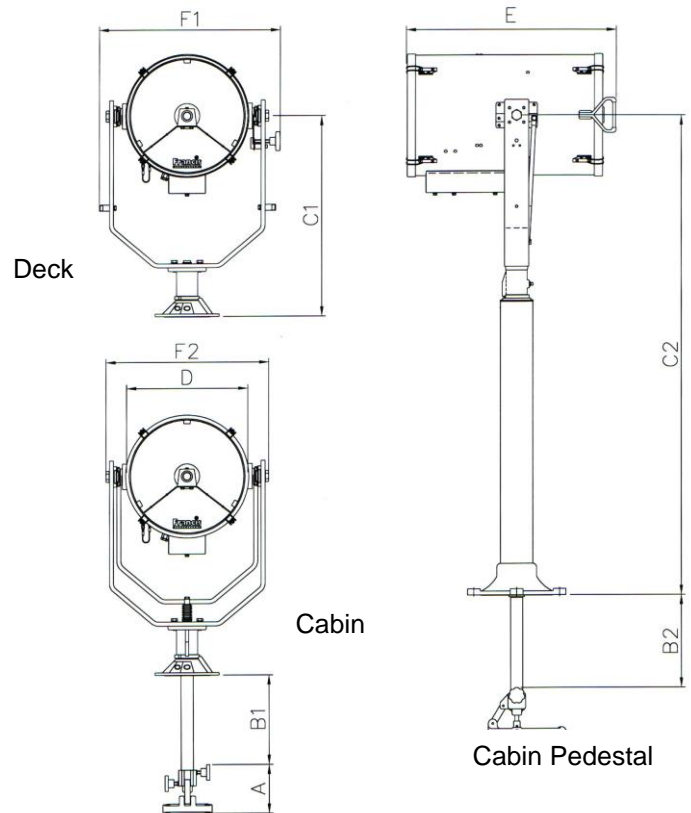

The Francis Xenon searchlight is strong and very well manufactured, and hence is used extensively in security applications, including border control, prisons & watch towers.

**SPECIFICATION**

- Immediate full lamp brilliance from switch on.
- Toughened super clear Optiwhite front glass.
- Parabolic glass reflector
- Constructed from marine grade materials and fixings
- Powder coated and stove enamel paint finish.
- Pan rotation 450°
- Deck/Deck Ped Tilt elevation control +45° to -45°.
- Cabin/Cabin Ped Tilt elevation control +20° to -40°
- Heater fitted in barrel
- Operational temp -50°
- High power xenon lamp with 3000 hrs lamp life
- External lamp focus, 1.5° spot to 10° flood.
- Remote Focus optional
- Sealing – IP56 Searchlight, PSU IP56
- Searchlight weight Deck 50kgs, Deck Pedestal 62kgs, Cabin 52Kgs, Cabin Pedestal 70Kgs, PSU 14kgs.
- Special B & C dimensions available on request.
- High quality Electronic PSU suitable for 50/60 Hz 1ph

**ALL DIMENSIONS IN MILLIMETRES**

Base fixing details:  
Deck & Cabin 3 holes Ø11.0 equi-spaced on a 174 PCD  
Deck Ped & Cabin Ped 4 holes Ø12.5 equi-spaced on a 270 PCD, Centre hole Ø52.  
PSU dimensions: 430 x 330 x 217mm

**Dimensions**

A	B1	B2	C1	C2	D	E	F1	F2
154	283	291	715	1523	480	717	692	639

VAC	Lamp life	Range @ 1 Lux	PBCP X 1000	Div	Watts
115/230v	3000hrs	8233m	67,000	1.5°	1000w