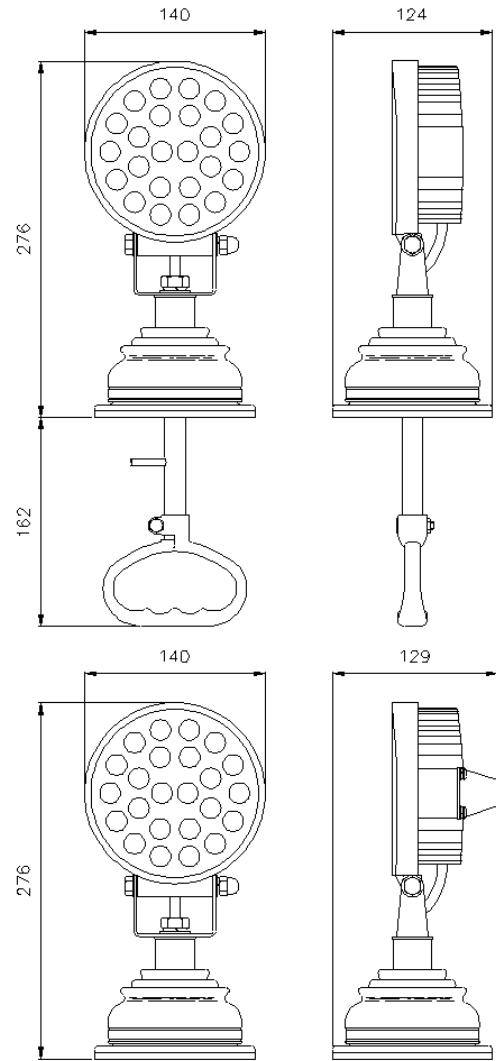

**M14 72W LED
Spotlight 12/24V.
Handle control**

APPLICATION

These quality built searchlights are suitable for vehicle & smaller craft where excellent illumination characteristics, durability and appearances are important factors.

These searchlights offer excellent efficiency using Cree LED chips and have handle control so can be controlled from inside cabin or vehicle.

Powerful Cree LED chipset giving 7200 Lumens.

SPECIFICATION

The following features are incorporated in the 72w LED searchlights:

- Cree LED 72w
- Constructed from quality aluminum
- Powder coated and stove enamel paint finish
- Tilt elevation control $\pm 35^\circ$.
- Rotation 360°
- Sealing – IP67 Searchlight
- Searchlight weight 1.9Kgs
- Special Cabin dimensions available on request
- 30 degree beam spread
- 7200 lumens
- LED life 30,000 hrs

ALL DIMENSIONS IN MILLIMETRES

Base fixing details:
3 holes $\varnothing 6.4$ on a 108 P.C.D.
Under deck control clearance hole $\varnothing 45$.

Part Numbers

Type	Part No
M14 Cabin handle control	A6196
M14 Deck mount	A6197