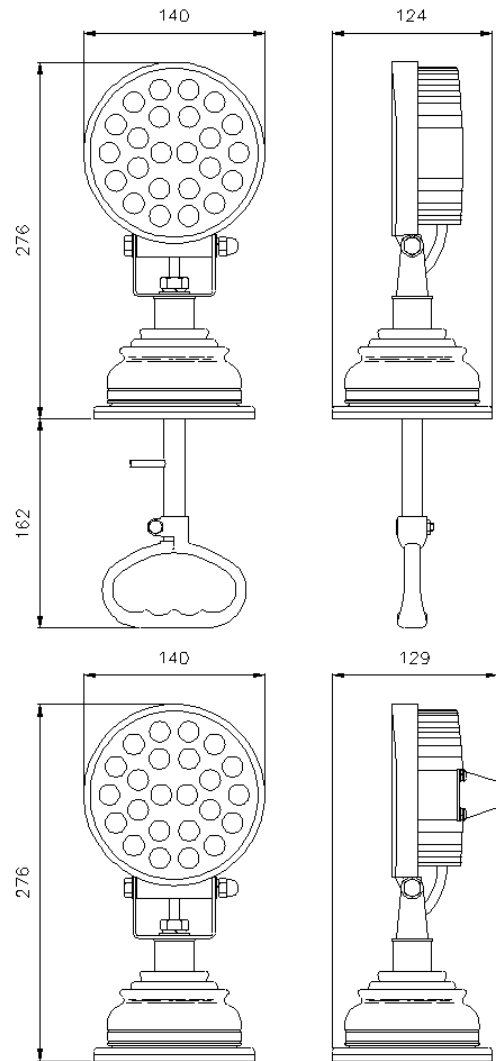

**M14 72W LED Iss 2
Spotlight 12/24v &
115/230v. Handle control**

APPLICATION

These quality built searchlights are suitable for vehicle & smaller craft where excellent illumination characteristics, durability and appearances are important factors.

These searchlights offer excellent efficiency using Cree LED chips and have handle control so can be controlled from inside cabin or vehicle.

Powerful Cree LED chipset giving 7200 Lumens.

SPECIFICATION

The following features are incorporated in the 72w LED searchlights:

- Cree LED 72w
- Constructed from quality aluminum
- Powder coated and stove enamel paint finish
- Tilt elevation control $\pm 35^\circ$.
- Rotation 360°
- Sealing – IP67 Searchlight, IP65 PSU
- Searchlight weight 1.9Kgs, 1kg PSU
- Special Cabin dimensions available on request
- 30 degree beam spread
- 7200 lumens
- LED life 30,000 hrs

ALL DIMENSIONS IN MILLIMETRES

Base fixing details:
3 holes $\varnothing 6.4$ on a 108 P.C.D.
Under deck control clearance hole $\varnothing 45$.

Part Numbers

Type	Part No
M14 Cabin handle control	A6196 12/24v
M14 Deck mount	A6197 12/24v
M14 Cabin handle control	A6210 115/230v
M14 Deck mount	A6211 115/230v