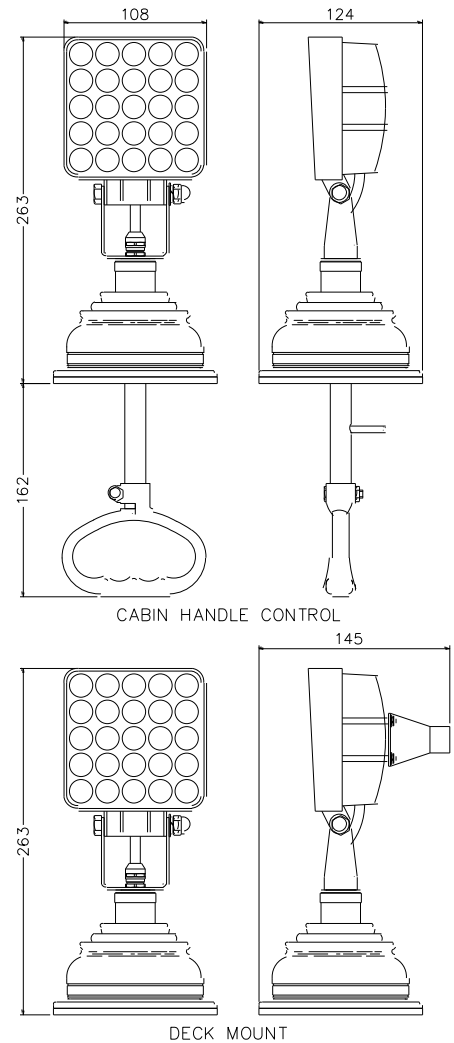

### SPECIFICATION

The following features are incorporated in the 75w LED searchlights:

- Cree LED 75w
- Constructed from quality aluminum
- Powder coated and stove enamel paint finish
- Tilt elevation control  $\pm 35^\circ$ .
- Rotation  $360^\circ$
- Sealing – IP67 Searchlight, IP66 HV transformer
- Searchlight weight 1.9Kgs, HV transformer 1kg
- Special Cabin dimensions available on request
- 30 degree beam spread
- 7600 lumens
- LED life 30,000 hrs

### ALL DIMENSIONS IN MILLIMETRES

Base fixing details:

3 holes  $\varnothing 6.4$  on a 108 P.C.D.

Under deck control clearance hole  $\varnothing 45$ .

HV transformer 230x 140 x 99mm