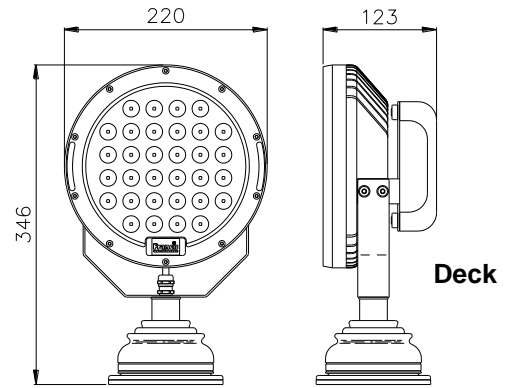

Francis
SEARCHLIGHTS

LED
TECHNOLOGY

M17 225w LED Iss 2
Searchlight 12/24v
Handheld, Deck & Cabin

APPLICATION

This quality built LED searchlight is suitable for Search and Rescue on board smaller craft, where excellent illumination characteristics, durability and flexibility are important factors.

The compact but powerful searchlights offer excellent efficiency using High power LED chips and are a robust construction with an IP67 rating

The powerful LED chips offer an exceptional 24,000 Lumens, fitted with a quality LED reflector & lens. Available with handle, deck mounted and cabin handle control versions.

SPECIFICATION

The following features are incorporated in the 225w LED handheld searchlight:

- 225w High Power LED
- Constructed from quality aluminum & stainless steel
- Powder coated and stove enamel paint finish
- Sealing – IP67 Searchlight
- Searchlight weight 2.4Kgs Handheld, 4.5Kgs Cabin, 4Kgs Deck.
- 30 degree beam spread
- 24,000 lumens
- LED life 30,000 hrs
- Colour Temperature 6000k
- Handheld model comes a 1.2M coiled cable which extends to 4M. Connection by a marine plug and socket.
- Can be made fully portable using the optional Francis battery pack. 24v giving approx 3 hours of use & 12V, 1.5 hours.
- Also available in Deck and Cabin Control versions.

ALL DIMENSIONS IN MILLIMETRES

Shown with optional portable battery

Part Numbers

Type	Part No	Supply
M17 Handheld	A6228	12/24v
M17 Deck	A6232	12/24v
M17 Cabin	A6231	12/24v
24v Battery pack	C20177-01	
12v Battery pack	C20175-01	