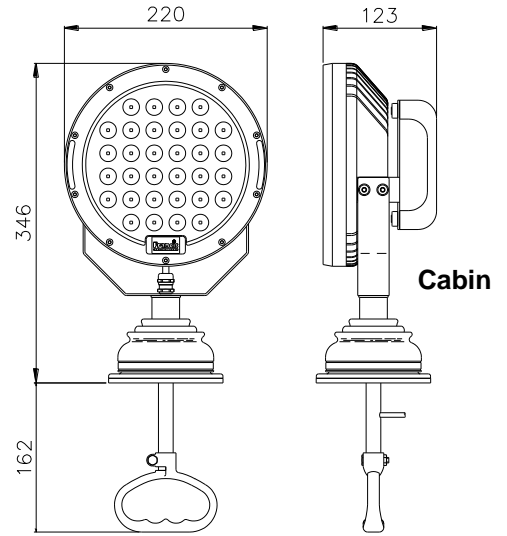

Francis
SEARCHLIGHTS

LED
TECHNOLOGY

M17 225w LED Iss 2
Searchlight 12/24v
Handheld, Deck & Cabin

APPLICATION

This quality built LED searchlight is suitable for Search and Rescue on board smaller craft, where excellent illumination characteristics, durability and flexibility are important factors.

The compact but powerful searchlights offer excellent efficiency using High power LED chips and are a robust construction with an IP67 rating

The powerful LED chips offer an exceptional 24,000 Lumens, fitted with a quality LED reflector & lens. Available with handle, deck mounted and cabin handle control versions.

SPECIFICATION

The following features are incorporated in the 225w LED handheld searchlight:

- 225w High Power LED
- Constructed from quality aluminum & stainless steel
- Powder coated and stove enamel paint finish
- Sealing – IP67 Searchlight
- Searchlight weight 2.4Kgs Handheld, 4.5Kgs Cabin, 4Kgs Deck.
- 30 degree beam spread
- 24,000 lumens
- LED life 30,000 hrs
- Colour Temperature 6000k
- Handheld model comes a 1.2M coiled cable which extends to 4M. Connection by a marine plug and socket.
- Can be made fully portable using the optional Francis battery pack. 24v giving approx 3 hours of use & 12V, 1.5 hours.
- Also available in Deck and Cabin Control versions.

ALL DIMENSIONS IN MILLIMETRES

Shown with optional portable battery

Part Numbers

Type	Part No	Supply
M17 Handheld	A6228	12/24v
M17 Deck	A6232	12/24v
M17 Cabin	A6231	12/24v
24v Battery pack	C20177-01	
12v Battery pack	C20175-01	