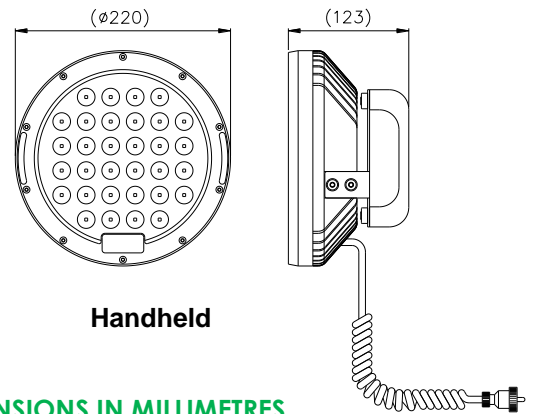

Francis
SEARCHLIGHTS

LED
TECHNOLOGY

M17 225w LED Iss 2
Searchlight 12/24v
Handheld, Deck & Cabin

APPLICATION

This quality built LED searchlight is suitable for Search and Rescue on board smaller craft, where excellent illumination characteristics, durability and flexibility are important factors.

The compact but powerful searchlights offer excellent efficiency using High power LED chips and are a robust construction with an IP67 rating

The powerful LED chips offer an exceptional 24,000 Lumens, fitted with a quality LED reflector & lens. Available with handle, deck mounted and cabin handle control versions.

SPECIFICATION

The following features are incorporated in the 225w LED handheld searchlight:

- 225w High Power LED
- Constructed from quality aluminum & stainless steel
- Powder coated and stove enamel paint finish
- Sealing – IP67 Searchlight
- Searchlight weight 2.4Kgs Handheld, 4.5Kgs Cabin, 4Kgs Deck.
- 30 degree beam spread
- 24,000 lumens
- LED life 30,000 hrs
- Colour Temperature 6000k
- Handheld model comes a 1.2M coiled cable which extends to 4M. Connection by a marine plug and socket.
- Can be made fully portable using the optional Francis battery pack. 24v giving approx 3 hours of use & 12V, 1.5 hours.
- Also available in Deck and Cabin Control versions.