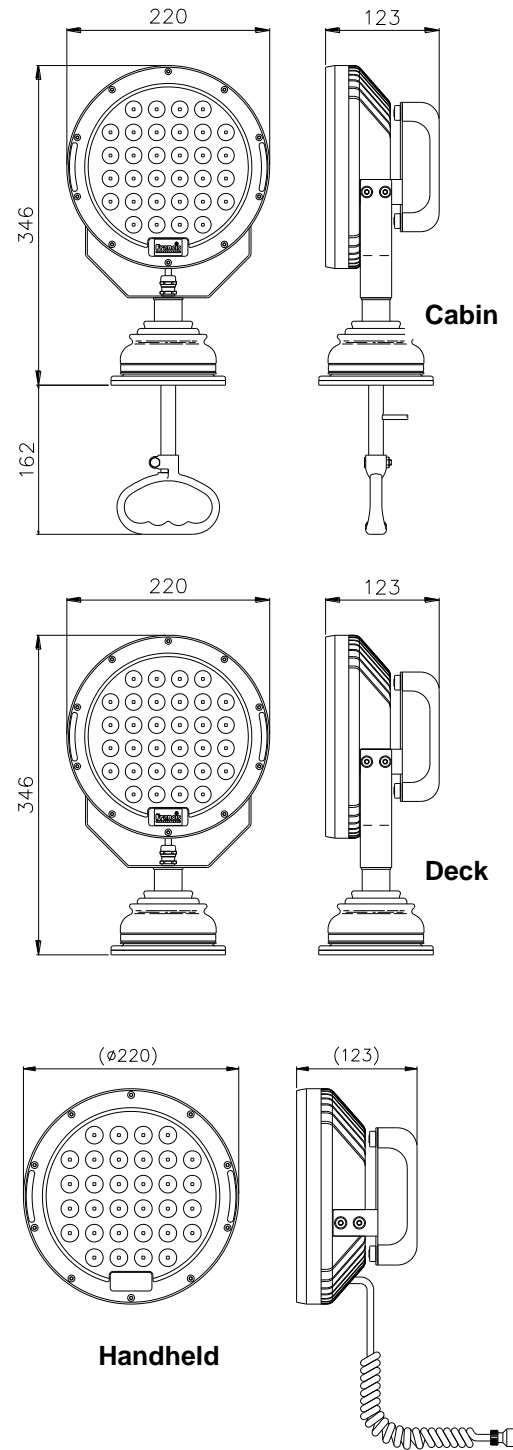

**M17 225w LED Iss 2**  
**Searchlight 12/24v**  
**Handheld, Deck & Cabin**

**APPLICATION**

This quality built LED searchlight is suitable for Search and Rescue on board smaller craft, where excellent illumination characteristics, durability and flexibility are important factors.

The compact but powerful searchlights offer excellent efficiency using High power LED chips and are a robust construction with an IP67 rating

The powerful LED chips offer an exceptional 24,000 Lumens, fitted with a quality LED reflector & lens. Available with handle, deck mounted and cabin handle control versions.

**SPECIFICATION**

The following features are incorporated in the 225w LED handheld searchlight:

- 225w High Power LED
- Constructed from quality aluminum & stainless steel
- Powder coated and stove enamel paint finish
- Sealing – IP67 Searchlight
- Searchlight weight 2.4Kgs Handheld, 4.5Kgs Cabin, 4Kgs Deck.
- Deck & Cabin Tilt movement  $\pm 35^\circ$  Pan 360°
- 30 degree beam spread
- 24,000 lumens
- LED life 30,000 hrs
- Colour Temperature 6000k
- Handheld model comes a 1.2M coiled cable which extends to 4M. Connection by a marine plug and socket.
- Can be made fully portable using the optional Francis battery pack. 24v giving approx 3 hours of use & 12V, 1.5 hours.
- Also available in Deck and Cabin Control versions.

VAC	LED life	Range @ 1 Lux	Luminous Flux	Div	Watts
12/24v	30,000 hrs	335m @30° Div	24,000	30°	225w

**ALL DIMENSIONS IN MILLIMETRES**

**Part Numbers**

Type	Part No	Supply
M17 Handheld	A6228	12/24v
M17 Deck	A6232	12/24v
M17 Cabin	A6231	12/24v
24v Battery pack	C20177-01	
12v Battery pack	C20175-01	