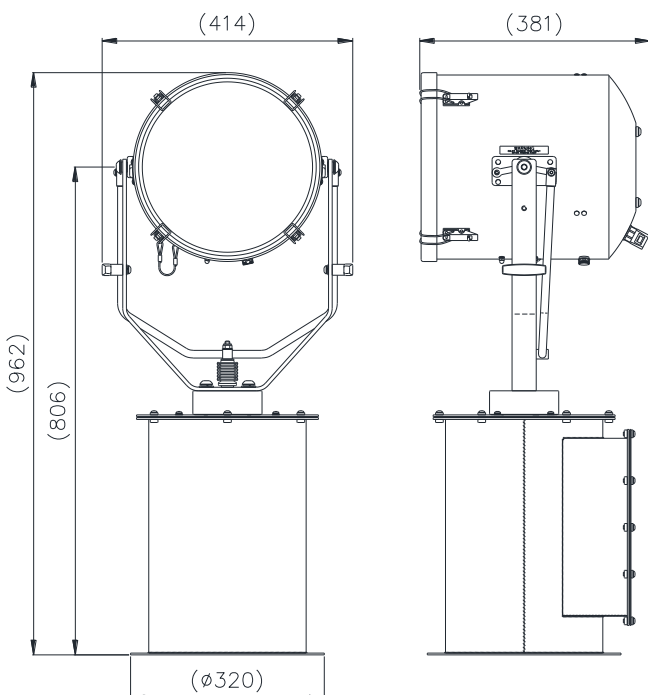

Specification		
Input voltage:	24v DC 115-240v AC	
Input current:	12A Max 10A Max	
Total power consumption:	300w 1200w Max	
Searchlight H.W.D:	962 x 414 x 381mm	
Weight:	32Kgs	
Halogen power:	250 – 1Kw	
Range @ 1 Lux:	250w = 1490m, 1Kw = 1000m	
PBCP x 1000:	250w = 2,220, 1Kw = 1,000	
Divergence:	3° & 5°	
Lamp life (approx.)	300 - 750h	
Colour temperature:	3000K	
Luminous flux:	9,000 – 21,000 lumens	
Pan rotation:	365°	
Tilt elevation:	±35°	
Pan speed:	1 to 60°/sec	
Tilt Speed:	1 to 17°/sec	
IP rating:	IP66	
Operating temperature:	-20°C to +50°C (Optional -50°)	
Base Fixings:	4 holes 12.5 Ø on a 290mm PCD	
Joystick Control Panel	120x120mm (106 x 106mm cutout)	
Part Numbers:		
A7125 FR300RC 115/240v Halogen Remote Control Searchlight		
A7124 FR300RC 24v Halogen Remote Control Searchlight		
Optional Halogen Lamps:		
D14795 24v 150w	D9851 24v 250w	D1813 230v 650w
D6715 230v 1Kw	D1809 115v 1Kw	