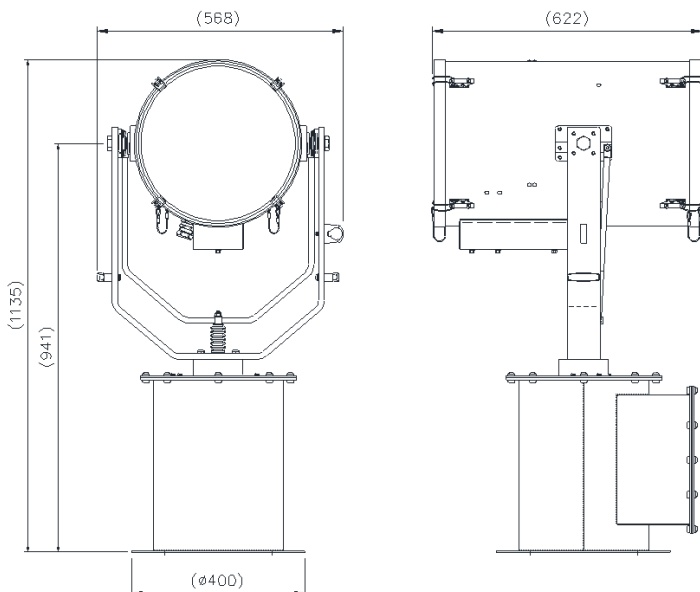

Specification	
Input voltage:	110 VAC - 240 VAC 50/60Hz
Input current:	10A Max – 5A Max
Total power consumption:	1100w Max 1200w Max
H,W,D:	1135 x 568 x 622mm
Weight:	58Kgs Searchlight; 14Kgs PSU
Xenon power:	1Kw
Range @ 1 Lux:	6700m
Divergence:	1.5° - 10°
Lamp life (approx.)	3000 h
Colour temperature:	6000K
Luminous flux:	32,000 lm
PBCP:	45,000 Mil
Pan rotation:	385°
Tilt elevation:	+30° & -35°
Pan speed:	1 to 43°/sec
Tilt Speed:	1 to 14°/sec
IP rating:	IP56
Operating temperature:	-20°C to +50°C (Optional -50°)
Base Fixings:	4 holes 12.5 Ø on a 350mm PCD
Joystick Control Panel	120x120mm (106 x 106mm cutout)
Part Numbers:	
A7162 FX380RC 240v 1Kw Remote Control Searchlight	
A7161 FX380RC 115v 1Kw Remote Control Searchlight	
D21229 1Kw Xenon Lamp	