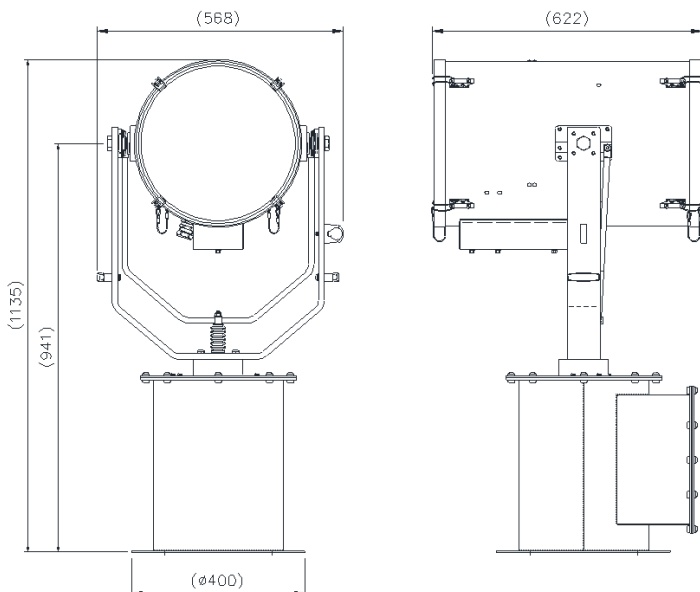

Specification	
Input voltage:	110 VAC - 240 VAC 50/60Hz
Input current:	9A Max – 5A Max
Total power consumption:	1000w Max 1200w Max
H,W,D:	1135 x 568 x 622mm
Weight:	58Kgs Searchlight; 14Kgs PSU
Xenon power:	500w
Range @ 1 Lux:	5290m
Divergence:	1.5° - 10°
Lamp life (approx.)	2500h
Colour temperature:	6000K
Luminous flux:	14,500 lm
PBCP:	28,000 Mil
Pan rotation:	385°
Tilt elevation:	+30° & -35°
Pan speed:	1 to 43°/sec
Tilt Speed:	1 to 14°/sec
IP rating:	IP56
Operating temperature:	-20°C to +50°C (Optional -50°)
Base Fixings:	4 holes 12.5 Ø on a 350mm PCD
Joystick Control Panel	120x120mm (106 x 106mm cutout)
Part Numbers:	
A7160 FX380RC 240v 500w Remote Control Searchlight	
A7159 FX380RC 115v 500w Remote Control Searchlight	
D20322 1Kw Xenon Lamp	