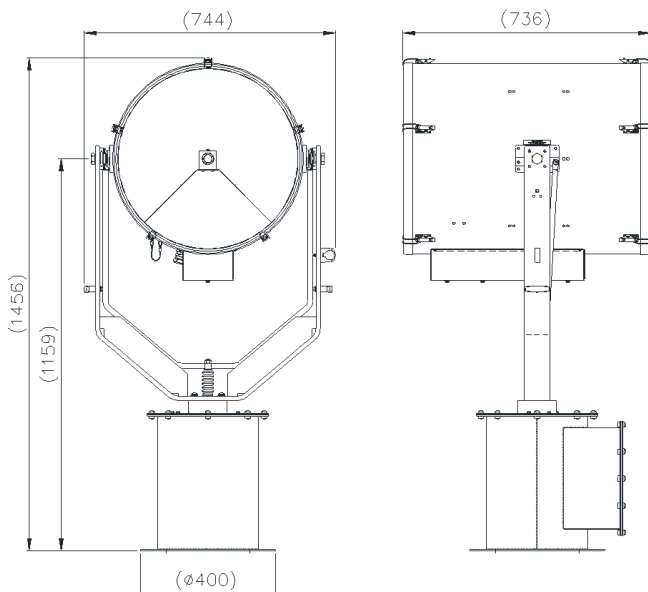

Specification	
Input voltage:	110 VAC - 240 VAC 50/60Hz
Input current:	10A Max – 5A Max
Total power consumption:	1100w Max 1200ww Max
H,W,D:	1456 x 744 x 736mm
Weight:	81Kgs Searchlight; 14Kgs PSU
Xenon power:	1Kw
Range @ 1 Lux:	9003m
Divergence:	1.5° - 10°
Lamp life (approx.)	3000h
Colour temperature:	6000K
Luminous flux:	32,000 lm
PBCP:	81,000 Mil
Pan rotation:	385°
Tilt elevation:	+30° & -35°
Pan speed:	1 to 43°/sec
Tilt Speed:	1 to 14°/sec
IP rating:	IP56
Operating temperature:	-20°C to +50°C (Optional -50°)
Base Fixings:	4 holes 12.5 Ø on a 350mm PCD
Joystick Control Panel	120x120mm (106 x 106mm cutout)
Part Numbers:	
A7168 FX560RC 240v 1Kw Remote Control Searchlight	
A7167 FX560RC 115v 1Kw Remote Control Searchlight	
D22843 1Kw Xenon Lamp	