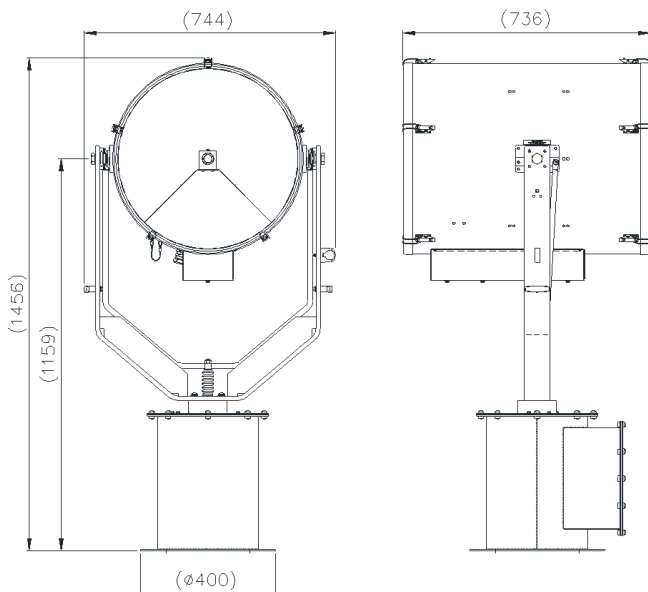

Specification	
Input voltage:	110 VAC - 240 VAC 50/60Hz
Input current:	20A Max – 10A Max
Total power consumption:	2500w Max
H,W,D:	1456 x 744 x 736mm
Weight:	81Kgs Searchlight; 22Kgs PSU
Xenon power:	2Kw
Range @ 1 Lux:	10,400m
Divergence:	1.5° - 10°
Lamp life (approx.)	2400h
Colour temperature:	6000K
Luminous flux:	75,000 lm
PBCP:	108,000 Mil
Pan rotation:	385°
Tilt elevation:	+30° & -35°
Pan speed:	1 to 43°/sec
Tilt Speed:	1 to 14°/sec
IP rating:	IP56
Operating temperature:	-20°C to +50°C (Optional -50°)
Base Fixings:	4 holes 12.5 Ø on a 350mm PCD
Joystick Control Panel	120x120mm (106 x 106mm cutout)
Part Numbers:	
A7170 FX560RC 240v 2Kw Remote Control Searchlight	
A7169 FX560RC 115v 2Kw Remote Control Searchlight	
D20195 2Kw Xenon Lamp	