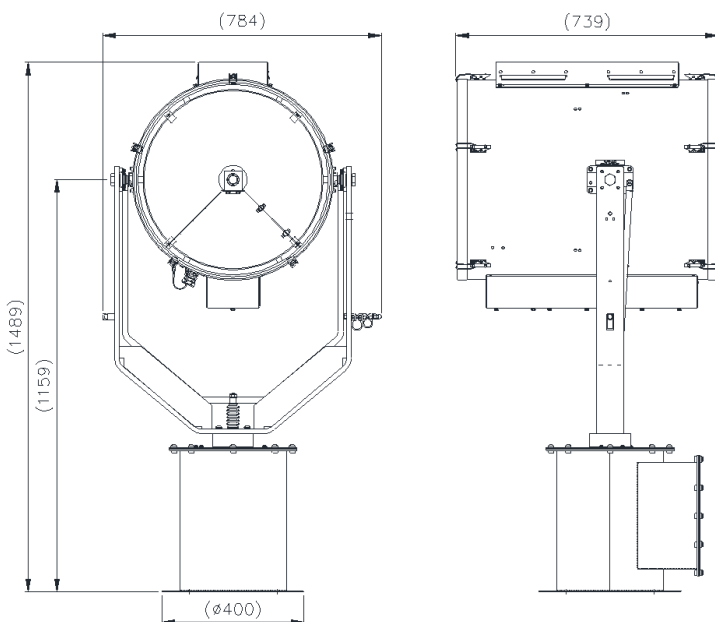

Specification	
Input voltage:	110 VAC - 240 VAC 50/60Hz
Input current:	26A Max – 13A Max
Total power consumption:	3700w Max 3200w Max
H,W,D:	1489 x 784 x 739mm
Weight:	87Kgs Searchlight; 24Kgs PSU
Xenon power:	3Kw
Range @ 1 Lux:	13,251m
Divergence:	1.5° - 10°
Lamp life (approx.)	2200h
Colour temperature:	6000K
Luminous flux:	130,000 lm
PBCP:	175,000 Mil
Pan rotation:	385°
Tilt elevation:	+30° & -35°
Pan speed:	1 to 43°/sec
Tilt Speed:	1 to 14°/sec
IP rating:	IP56
Operating temperature:	-20°C to +50°C (Optional -50°)
Base Fixings:	4 holes 12.5 Ø on a 350mm PCD
Joystick Control Panel	120x120mm (106 x 106mm cutout)
Part Numbers:	
A7174 FX560RC 240v 3Kw Remote Control Searchlight	
D24177 2Kw Xenon Lamp	