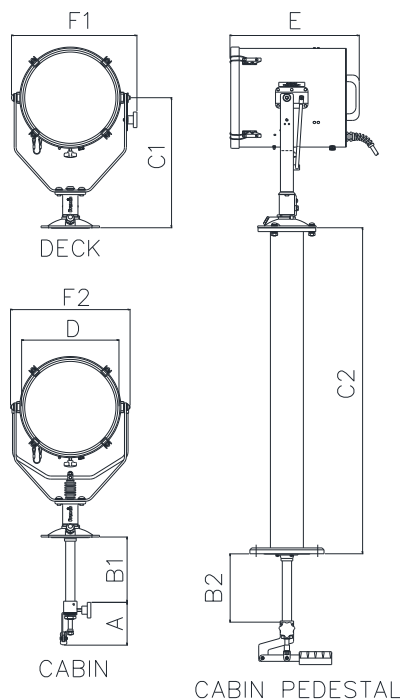

The 110w LED gives illumination characteristics similar to that of a 1000w halogen lamp. This model offers a focus adjustment of the beam from 7° spot to 20° flood.

Information:

- Toughened super clear Optiwhite front glass.
- Parabolic glass reflector.
- Marine grade materials and fixings.
- Powder coated and stove enamel paint finish.
- Special B1/2 & C2 dimensions available on request.
- Optional Anti-icing heater.

Dimensions & Weights:								
A	B1	B2	C1	C2	D	E	F1	F2
130	199	211	401	1004	300	399	387	369
Deck 12Kgs		Deck Ped 17Kgs		Cabin 14Kgs		Cabin Ped 20Kgs		
LV LED Driver Assy weight: 3Kgs				Dimensions: 360 x 254 x 111mm				
HV LED Driver Assy weight: 3Kgs				Dimensions: 254 x 180 x 90mm				

Specification		
Input voltage:	24v DC	115 - 240v AC
Input current:	5.5A Max	0.5A Max
Total power consumption:	132w Max	120w Max
LED power:	110w	
Range @ 1 Lux:	1129m	
Divergence:	7° & 20°	
LED life (approx.)	33,000h	
Colour temperature:	6500K	
Luminous flux:	13,900 lumens	
Pan rotation:	450°	
Tilt elevation Deck/Ped:	±40°	
Tilt elevation Cabin/Ped:	+30° -25°	
IP rating:	IP66	
Operating temperature:	-20°C to +50°C	
Fixings:		
Deck & Cabin: 3 holes Ø11.0 on a 154 PCD		
Deck Ped & Cabin Ped: 4 holes Ø12.5 on a 190 PCD		
Cabin & Cabin Ped: Ø75 Centre Hole		
LV LED Driver Dimensions: 4 off M4 holes 346 x 239mm		
HV LED Driver Dimensions: 4 off M4 holes 239 x 165mm		
Part Numbers:		
A7201 L300D Deck 24v 110w LED Searchlight		
A6172 L300D Deck 115/240v 110w LED Searchlight		
C27683-01 Cabin Control Handle Assy		
C20719-39 Pedestal Assy		
C27684-01 Cabin Ped Control Handle Assy		