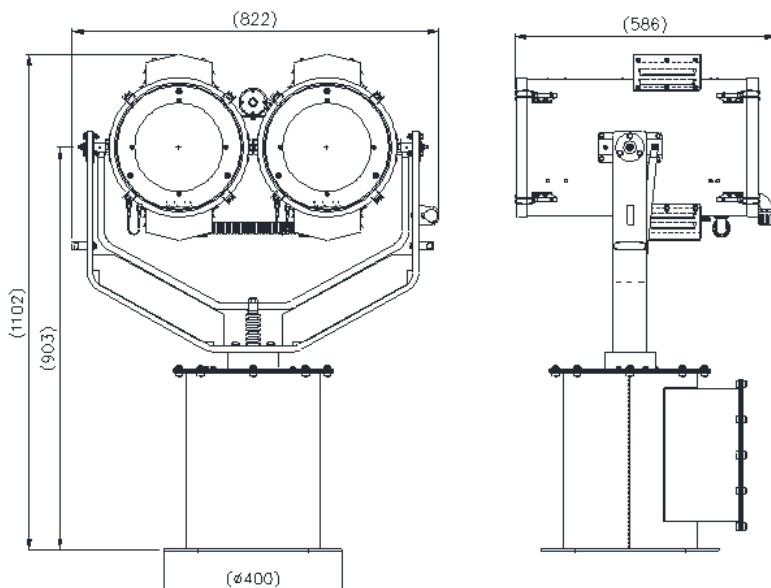

The Francis bus (FBUS) is a custom communication protocol based on RS485 two-wire bi-directional communication hardware.

Information:

- Toughened super clear Optiwhite front glass.
- Precision made glass lenses
- Marine grade materials and fixings.
- Powder coated and stove enamel paint finish.
- Variable speed, with auto home position.
- Dimmable Control Panel.
- Heater fitted in gearbox & barrel.
- High quality LED Drivers 50/60 Hz 1ph.
- Remote Focus.
- Direct cable connection to internal LED Driver.
- Flir Thermal camera, image resolution 336 x 256, with 14mm lens, offering exceptional night vision capability, Field of vision 16° horizontal x 13° vertical. Detection = 600m, Recognition = 150m, Identification = 80m

Specification	
Input voltage:	24v DC 110 - 240 VAC
Input current:	24A Max - 5A Max
Total power consumption:	600w Max 1300w Max
H,W,D:	1102 x 822 x 586mm
Weight:	75Kgs
LED power:	468w
Range @ 2 Lux:	4309m
Divergence:	4°-10°
LED life (approx.)	20,000h
Colour temperature:	6000K
Luminous flux:	71,074 lumens
Pan rotation:	385°
Tilt elevation:	±35°
Pan speed:	1 to 43°/sec
Tilt Speed:	1 to 14°/sec
IP rating:	IP56
Operating temperature:	-20°C to +50°C (Optional -50°)
Base Fixings:	4 holes 12.5 Ø on a 350mm PCD
Joystick Control Panel	150x150mm (136 x 136mm cutout)
Part Numbers:	
A7203 L300RC 115/240v 468w LED Remote Control Searchlight	
A7204 L300RC 24v 468w LED Remote Control Searchlight	