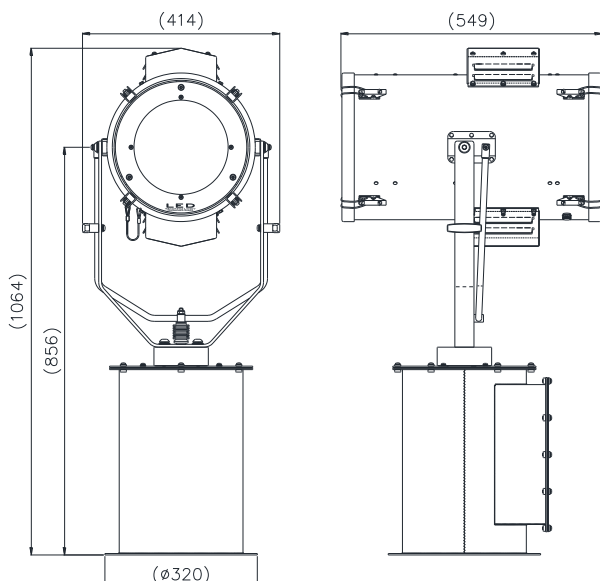

Specification	
Input voltage:	24v DC 115-240v AC
Input current:	13A Max 3A Max
Total power consumption:	320w 730w Max
Searchlight H.W.D:	1064 x 414 x 549mm
Weight:	42Kgs
LED power:	234w
Range @ 1 Lux:	3047m
Divergence:	4° - 10°
LED life (approx.)	20,000h
Colour temperature:	6500K
Luminous flux:	35,537 lumens
Pan rotation:	365°
Tilt elevation:	±35°
Pan speed:	1 to 60°/sec
Tilt Speed:	1 to 17°/sec
IP rating:	IP56
Operating temperature:	-20°C to +50°C (Optional -50°)
Base Fixings:	4 holes 12.5 Ø on a 290mm PCD
Joystick Control Panel	120x120mm (106 x 106mm cutout)
Part Numbers:	
A7179TH L300RC 115/240v 234w LED Remote Control Searchlight	
A7194TH L300RC 24v 234w LED Remote Control Searchlight	