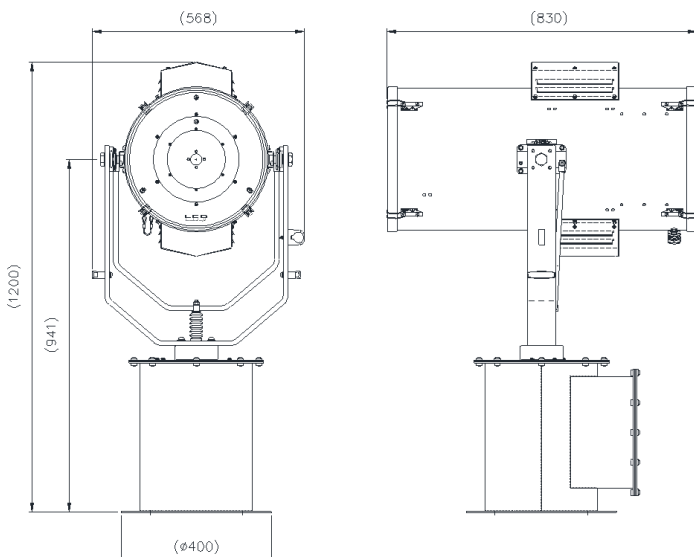

The ultra compact design also benefits from being a fully integrated system, with PSU and drivers being mounted inside the barrel housing.

The Francis bus (FBUS) is a custom communication protocol based on RS485 two-wire bi-directional communication hardware.

Specification	
Input voltage:	110 VAC - 240 VAC
Input current:	6A Max - 3A Max
Total power consumption:	800w Max
H,W,D:	1200 x 568 x 830mm
Weight:	61Kgs
LED power:	500w
Range @ 1 Lux:	9798m
Divergence:	1°-10°
LED life (approx.)	12,000h
Colour temperature:	6500K
Luminous flux:	32,000 lumens
Pan rotation:	385°
Tilt elevation:	±35°
Pan speed:	1 to 43°/sec
Tilt Speed:	1 to 14°/sec
IP rating:	IP56
Operating temperature:	-20°C to +50°C (Optional -50°)
Base Fixings:	4 holes 12.5 Ø on a 350mm PCD
Joystick Control Panel	120x120mm (106 x 106mm cutout)
Part Numbers:	
A7311 L380RC 115/240v 500w Laser LED Remote Control Searchlight	